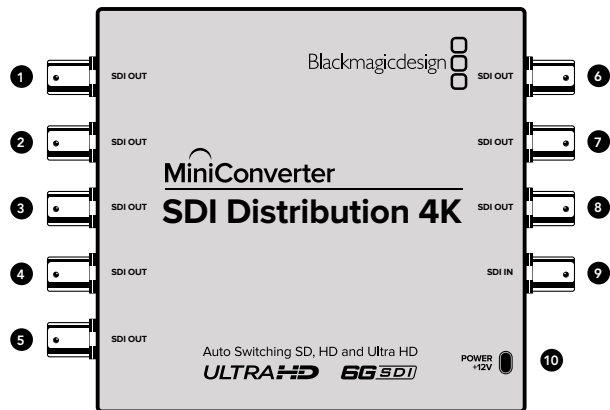

44 Mini Converter SDI Distribution 4K

Blackmagic Mini Converter SDI Distribution 4K

Output your SDI signal to eight SDI devices simultaneously, such as decks, monitor walls and switchers. Whenever the video input changes between SD/HD/3G/6G-SDI video formats, Mini Converter SDI Distribution 4K automatically switches the 8 re-clocked outputs to match, with support for ASI, ancillary data and embedded audio formats.

Connectors

1, 2, 3, 4, 5, 6, 7 AND 8. SDI OUT

SDI video outputs on BNC connectors.

9. SDI In

SDI input.

10. POWER +12V

12 volt power supply input.

Mini Converter SDI Distribution Block Diagram