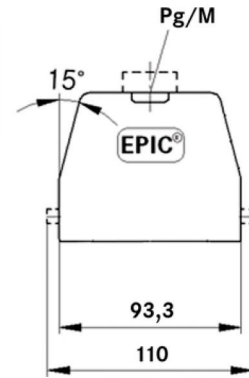

U.I. Lapp GmbH	PRODUCT INFORMATION	LAPP GROUP
	EPIC® H-B 16 TG-RO	05.11.2015

Product Management	Document: LAPP_PRO410EN.pdf	3 / 3