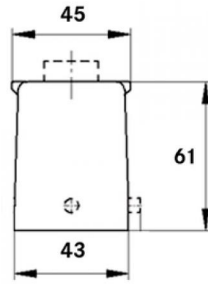

U.I. Lapp GmbH	PRODUCT INFORMATION	LAPP GROUP
	EPIC® H-B 16 TG-RO	05.11.2015

Product Management	Document: LAPP_PRO410EN.pdf	3 / 3