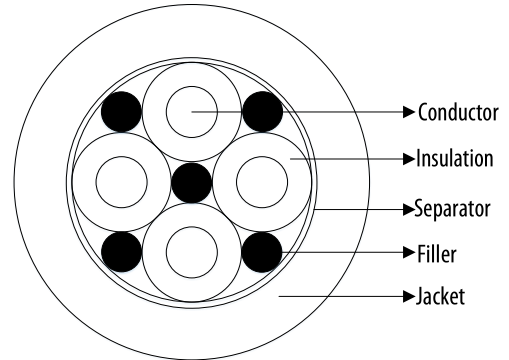

# 14/4C Type SOOW Black

PRODUCT DATA SHEET

SOOW portable cord is recommended for use as portable electrical power and portable control wire cable. With its flexibility and resistance to the effects of abrasion, chemicals, weather and ozone, it is excellent for heavy-duty cable service applications. This cable is rated to 600 volts and has a temperature range of -40°C to +90°C. These characteristics make SOOW portable cord an excellent choice for mitigating outdoor factors.

**Design Number** 10044  
**Part Number** 32104508  
**Customer Number** N/A

**Color Code:** Black, White, Red, Green

## CONSTRUCTION

**Conductor:** Stranded bare copper, Class K per ASTM B-174

**Conductor Size:** 14AWG(41/30)

**Insulation:** EPDM, oil resistant

**Insulation Avg. Thickness:** 0.045"(Nom.)

**Insulated Conductor O.D.:** 0.167"(Nom.)

**Filler:** PP

**Separator:** Paper

**Jacket Material:** CPE, oil resistant

**Jacket Avg. Thickness:** 0.080"(Nom.)

**Jacket Color:** Black

**Overall Diameter:** 0.583"(Nom.)