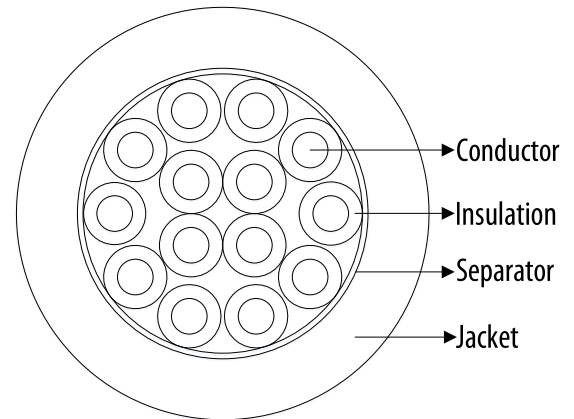

16/14C Type SOOW Black

PRODUCT DATA SHEET

SOOW portable cord is recommended for use as portable electrical power and portable control wire cable. With its flexibility and resistance to the effects of abrasion, chemicals, weather and ozone, it is excellent for heavy-duty cable service applications. This cable is rated to 600 volts and has a temperature range of -40°C to +90°C. These characteristics make SOOW portable cord an excellent choice for mitigating outdoor factors.

Design Number 10109
Part Number 32079328
Customer Number N/A

CONSTRUCTION

Conductor: Stranded bare copper, Class K per ASTM B-174
Conductor Size: 16AWG(26/30)
Insulation: EPDM, oil resistant
Insulation Avg. Thickness: 0.030"(Nom.)
Insulated Conductor O.D: 0.124"(Nom.)
Separator: Non woven cloth
Jacket Material: CPE, oil resistant
Jacket Avg. Thickness: 0.095"(Nom.)
Jacket Color: Black
Overall Diameter: 0.728"(Nom.)
Print Legend:
 Ascent E486041 16AWG 14C SOOW UL 600V (-40C-90C) CSA LL268042 FT-2
 Water Resistant P-07KA140001 MSHA -RoHS xxxxxFT

Color Code: Black, White, Red, Green, Orange, Blue, White/black, Red/black, Green/black, Orange/black, Blue/black, Black/white, Red/white, Green/white

ELECTRICAL CHARACTERISTICS

Operating Temperature (°C): -40°C to +90°C
Operating Voltage: 600V
Flame Test : CSA FT2