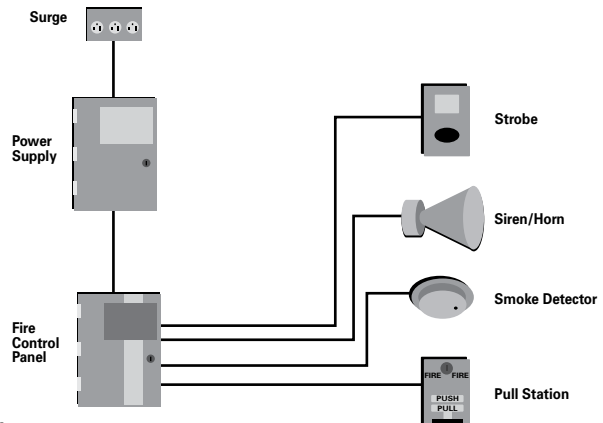

Cable Solution	Description
E1502S	18/2 Conductor Riser FPLR
E1504S	18/4 Conductor Riser FPLR
E1522S	14/2 Conductor Riser FPLR
E1524S	14/4 Conductor Riser FPLR
E2502S	18/2 Conductor Shielded Riser FPLR
E2504S	18/4 Conductor Shielded Riser FPLR
E2532S	14/2 Conductor Shielded Riser FPLR
E2534S	14/4 Conductor Shielded Riser FPLR
E3502S	18/2 Conductor Plenum FPLP
E3504S	18/4 Conductor Plenum FPLP
E3522S	14/2 Conductor Plenum FPLP
E3524S	14/4 Conductor Plenum FPLP

Cable Solution	Description
E3602S	18/2 Conductor Shielded Plenum FPLP
E3604S	18/4 Conductor Shielded Plenum FPLP
E3622S	14/2 Conductor Shielded Plenum FPLP
E3624S	14/4 Conductor Shielded Plenum FPLP