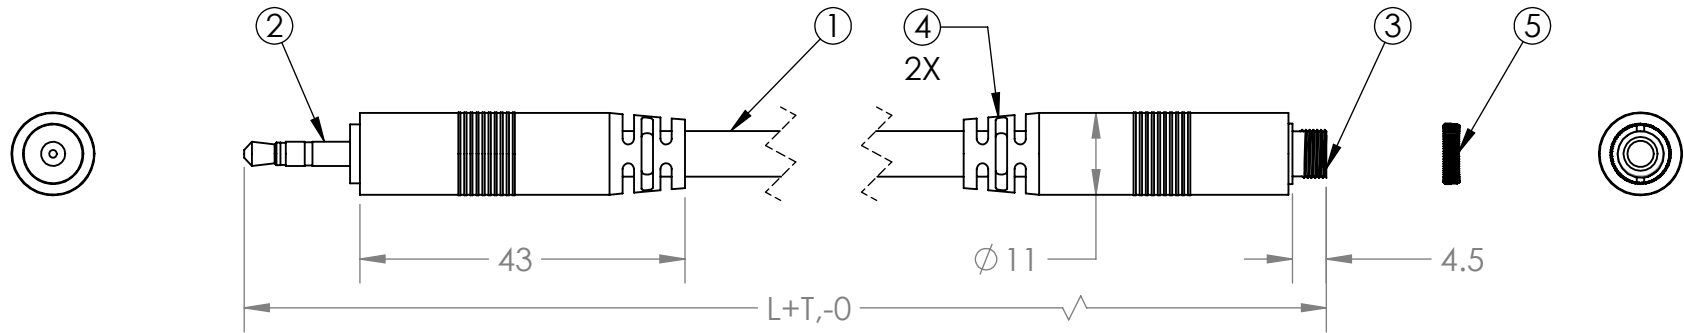

QTY	DESCRIPTION	COLOR	MATL	ITEM #
1	Wire: UL VW-1 Type CL2, 24 AWG*2C + AL/MY + DW, RoHS	Black	PVC	1
1	Stereo 3.5mm male connector		Nickel-Plated	2
1	Stereo 3.5mm Female, Threaded M6x0.5		Nickel-plated	3
2	Overmold with strain relief			4
1	Nut: M6x0.5mm, 2mm thick, assembled in place		Nickel-plated	5

NOTES:

- Packed with clear polybag individually
- Packed with clear polybag by 10

COMPLIANCES
 REACH (EC 1907/2006)
 ROHS (2011/65/EU)

PROPRIETARY AND CONFIDENTIAL
 THE INFORMATION CONTAINED IN THIS DRAWING IS THE SOLE PROPERTY OF DATAPRO INTERNATIONAL, INC. ANY REPRODUCTION IN PART OR AS A WHOLE WITHOUT THE WRITTEN PERMISSION OF DATAPRO INTERNATIONAL, INC. IS PROHIBITED.

1224-01C	305	25
1224-02C	610	50
1224-03C	915	50
1224-04C	1220	50
1224-06C	1830	100
1224-10C	3050	100
1224-15C	4575	150
1224-25C	7620	380
1224-50C	15240	760
P/N	L	T

UNLESS OTHERWISE SPECIFIED:
 DIMENSIONS ARE mm
 STANDARD TOL ± 0.3

LENGTH TABLE

DO NOT SCALE DRAWING

	NAME	DATE
DRAWN	BNM	02/11/15
CHECKED	NWC	03/05/15
ENG APPR.		
MFG APPR.		
Q.A.		
COMMENTS:		

DATAPRO

TITLE:
STEREO 3.5mm PANEL-MOUNT AUDIO CABLE

SIZE A	DWG. NO. 1224	REV 2
SCALE: 1:1	WEIGHT:	SHEET 1 OF 1