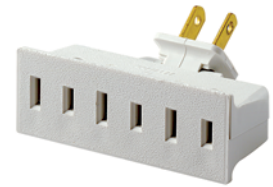

Switch Taps

2-Pole, 2-Wire

Description	Rating	Cat. No.	Color
Plug-In Switch Tap, non-grounded	13A-125V	1469	W, I

1469-W

TAPS AND ADAPTERS | Switch Taps | Plug-In Outlet Adapters

Plug-In Outlet Adapters

2-Pole, 2-Wire Non-Grounded

Description	Rating	Cat. No.	Color
Single-to-Triple, 3 round or flat plugs accepted	15A-125V	63	W
Single-to-Triple Right Angle, 3 round or flat plugs accepted	15A-125V	65	W, I
Single-to-Triple Swivel, 3 flat plugs accepted	15A-125V	69	W, I
Triple Cube Adapter, vinyl, 3 round or flat plugs accepted	15A-125V	531	W, I
Duplex outlet to 6 outlets, 6 round or flat plugs accepted	15A-125V	49687	W, I

69-W

2-Pole, 3-Wire Grounded

Description	Rating	Cat. No.	Color
Triple Cube Adapter, 3 round or flat plugs accepted	15A-125V	692	W, I, E
3-Wire, Single-to-Triple, 3 straight plugs accepted	15A-125V	694	O, G
3-Wire, Duplex-to-Six, 6 small or 4 large plugs accepted	15A-125V	6ADPT	W, I
3-Wire, Single-to-Triple, 3 straight or angle plugs accepted	15A-125V	697	W, I
3-Wire, Single-to-Triple, vinyl, 3 straight or angle plugs accepted	15A-125V	699	O