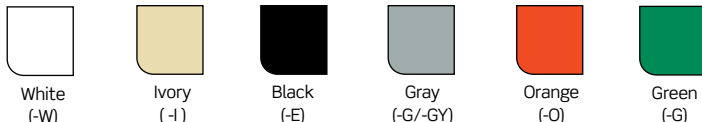

*Note: Leviton Cat. No. 274 and Cat. No. 698 adapters use the outlet wallplate screws for grounding

Continued on next page

Color Choices Taps and adapters are offered in a wide range of colors. To order colors, add suffix to Cat. No.