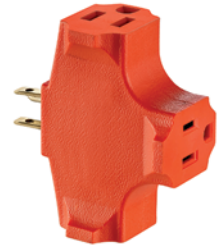

Switch Taps

2-Pole, 2-Wire

Description	Rating	Cat. No.	Color
Plug-In Switch Tap, non-grounded	13A-125V	1469	W, I

1469-W

TAPS AND ADAPTERS | Switch Taps | Plug-In Outlet Adapters

Plug-In Outlet Adapters

2-Pole, 2-Wire Non-Grounded

Description	Rating	Cat. No.	Color
Single-to-Triple, 3 round or flat plugs accepted	15A-125V	63	W
Single-to-Triple Right Angle, 3 round or flat plugs accepted	15A-125V	65	W, I
Single-to-Triple Swivel, 3 flat plugs accepted	15A-125V	69	W, I
Triple Cube Adapter, vinyl, 3 round or flat plugs accepted	15A-125V	531	W, I
Duplex outlet to 6 outlets, 6 round or flat plugs accepted	15A-125V	49687	W, I

69-W

2-Pole, 3-Wire Grounded

Description	Rating	Cat. No.	Color
Triple Cube Adapter, 3 round or flat plugs accepted	15A-125V	692	W, I, E
3-Wire, Single-to-Triple, 3 straight plugs accepted	15A-125V	694	O, G
3-Wire, Duplex-to-Six, 6 small or 4 large plugs accepted	15A-125V	6ADPT	W, I
3-Wire, Single-to-Triple, 3 straight or angle plugs accepted	15A-125V	697	W, I
3-Wire, Single-to-Triple, vinyl, 3 straight or angle plugs accepted	15A-125V	699	O

694

2-Pole, 2-Wire to 2-Pole 3-Wire Grounding

Description	Rating	Cat. No.	Color
2-Wire to 3, 1 straight or 1 angle plug accepted*	15A-125V	274	GY
2-Wire to 3, 3 straight plugs accepted*	15A-125V	698	W, I