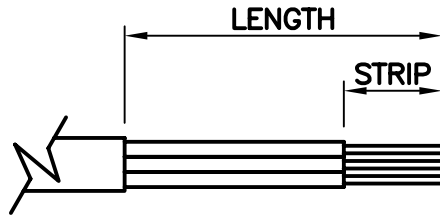

CAT. No.

**74841-A**

AUSTRALIAN PLUG, STRAIGHT METAL CORD GRIP, GRAY, 2 POLE 3 WIRE, 20 AMPERE 250 VOLT, (AU3-20P)

APPROVALS

DEPT. of FAIR TRADING

STANDARDS

AS/NZS 3112

**CONFIGURATIONS**

ALL DIMENSIONS ARE IN MILLIMETERS

CORDAGE PREPARATION

MAXIMUM JACKET O.D. ACCEPTED BY EXTERNAL STRAIN RELIEF = 14 DIA (0.551")  
MAXIMUM CONDUCTOR SIZE ACCEPTED BY TERMINALS = 6.0 (10 AWG)

**CORDAGE PREPARATION**