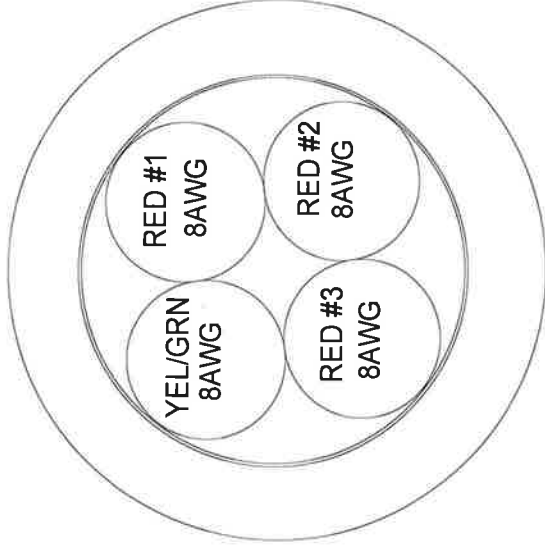

REVISIONS:

NO	DATE:	BY:

PART NUMBER: 85904EQ  
NUMBER OF PRIMARIES: 4  
AWG/STRAND: 8 AWG (133/29) TINNED PLATED COPPER  
PRIMARY INSULATION: .032" NOMINAL WALL PVC  
PRIMARY O.D.: .230"  
COLOR CODE: RED #1, RED #2, RED #3, YELLOW/GREEN  
SEPARATOR: NON-WOVEN TAPE  
JACKET: .070" NOMINAL WALL PVC  
JACKET COLOR: BLACK  
NOM OD: 0.720"  
PRINTED:  
OMERIN USA PLASTHERM 4C 8 AWG RU AWM 2587 90C 600V  
UL 2587  
90C 600V

TITLE: 4C 8 AWG 85904EQ

DRAWING NO.: RQS1706

REV. 0

DRAWN BY: S.WING

DATE: 9/13/2022

**OMERIN USA**  
95 RESEARCH PARKWAY  
MERIDEN CT 06450