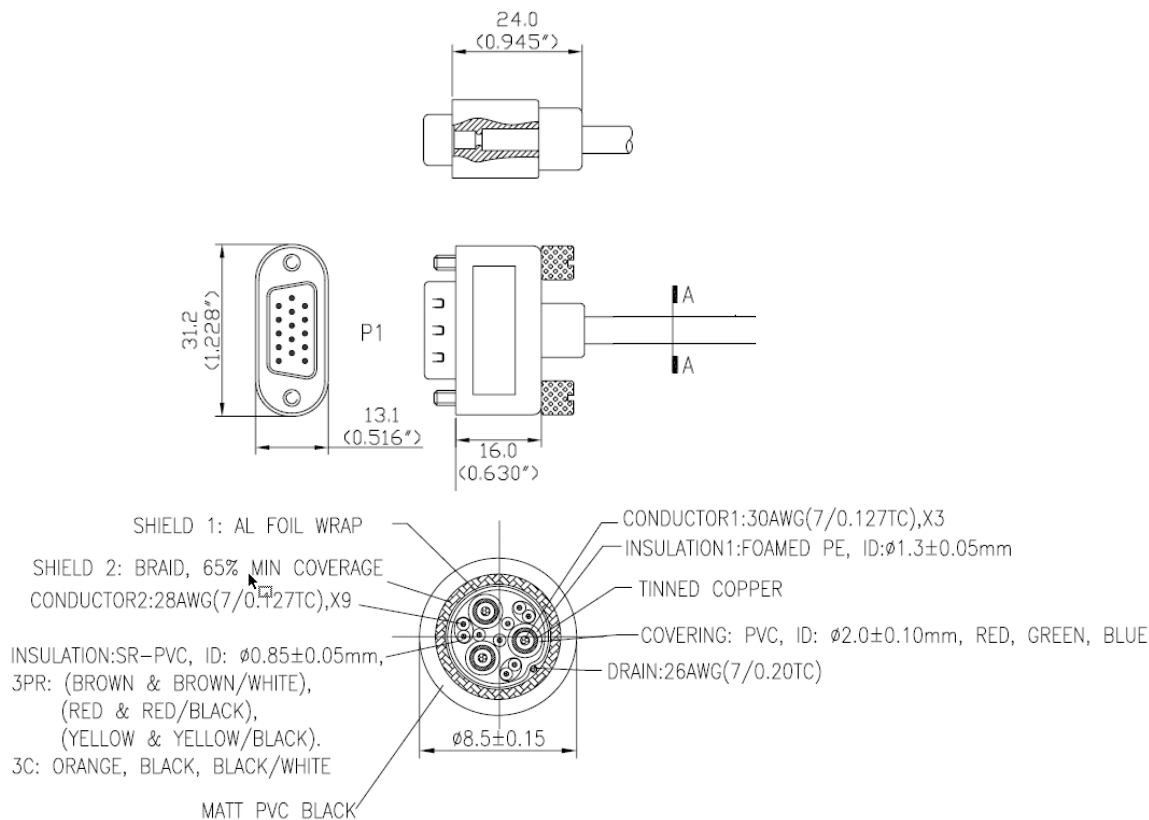

Physical Characteristics:

Voltage Rating:	30V
Minimum Bend Radius:	85mm
Approvals:	CE
Warranty:	Lifetime
Package Type:	Polybag

Conductor 1 (3 Conductors):

Conductor Type:	30AWG (7/0.127) Tinned Copper (OFC)
Insulation:	Foamed PE, ID:ø1.3±0.05mm
Covering:	PVC, ID: ø2.0±0.10mm Red, Green, Blue
Drain Wire:	28AWG (7/0.127) Tinned Copper
Shield:	Aluminum Foil + Mylar 100% Coverage

Conductor 2 (9 conductors):

Conductor Type:	28AWG (7/0.127) Tinned Copper (OFC)
Insulation:	SR-PVC, ID: ø0.85±0.05mm 3PR: (Brown & Brown/White), (Red & Red/Black), (Yellow & Yellow/Black) 3C: Orange, Black, Black/White

Connectors (2):

Connector Type:	HD15 VGA
Plating:	Nickel
Housing:	Black PBT
Dimensions (HxWxL):	13.1 x 31.2 x 24.0mm

Overall Cable Construction:

Drain Wire:	26AWG (07/0.20TC) Tinned Copper (OFC)
Foil Shield:	Aluminum Foil 100% Coverage
Braided Shield:	16/10/0.12 Tinned Copper (OFC) 85% Coverage
Jacket	CMG Black O.D. - 8.5 ± 0.15mm

Specifications: C2G Select VGA Video Cable

Part Number	Description	Weight (lbs)
50210	1ft Select VGA Video Cable M/M	0.15
50211	3ft Select VGA Video Cable M/M	0.30
50212	6ft Select VGA Video Cable M/M	0.50
50213	10ft Select VGA Video Cable M/M	0.73
50214	12ft Select VGA Video Cable M/M	0.90
50215	15ft Select VGA Video Cable M/M	1.05
50216	25ft Select VGA Video Cable M/M	1.70
50217	35ft Select VGA Video Cable M/M	2.40
50235	1ft Select VGA Video Extension Cable M/F	0.15
50236	3ft Select VGA Video Extension Cable M/F	0.30
50237	6ft Select VGA Video Extension Cable M/F	0.50
50238	10ft Select VGA Video Extension Cable M/F	0.73
50239	15ft Select VGA Video Extension Cable M/F	1.05
50240	25ft Select VGA Video Extension Cable M/F	1.70
50241	35ft Select VGA Video Extension Cable M/F	2.40