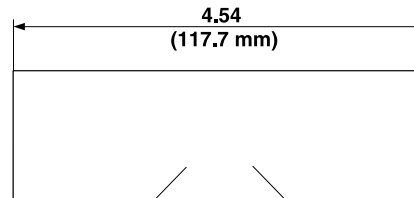

* Contact factory for availability.

TESTING AND CODE COMPLIANCE

- Meets UL Standards (File #E151429)
- NEMA 3R-Rated (rainproof) for use outdoors
- CSA Certified File #152105

DIMENSIONS

Multi-way Connector - Female to Female