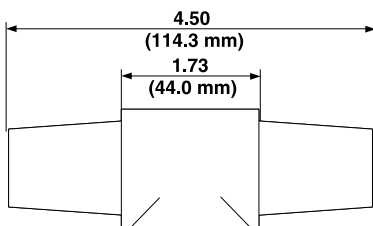

Industrial Grade

CAM-TYPE CONNECTORS (UP TO 400A, 600V)

16 Series, Taper Nose

16A21-G

16A23-E

16A24-W

Description	Color	Cat. No.	
		Paralleling Tee Female-Male-Male	Tapping Tee Female-Female-Male
Multi-Way Connectors	White	16A21-W	16A22-W
	Black	16A21-E	16A22-E
	Brown	16A21-H*	16A22-H*
	Red	16A21-R	16A22-R
	Blue	16A21-B	16A22-B
	Orange	16A21-O	16A22-O
	Green	16A21-G	16A22-G
	Yellow	16A21-Y	16A22-Y*

Description	Color	Cat. No.		Cat. No. Dbl. Female Dbl. Male	Cat. No. Dbl. Male
		3-Fer Male-Fem.-Fem.-Fem.	Reversed 3-Fer Fem.-Male-Male-Male		
Multi-Way Connectors	White	16A23-W	16A26-W	16A24-W	16A25-W
	Black	16A23-E	16A26-E	16A24-E	16A25-E
	Brown	16A23-H*	—	16A24-H	16A25-H
	Red	16A23-R	—	16A24-R	16A25-R
	Blue	16A23-B	—	16A24-B	16A25-B
	Orange	16A23-O*	—	16A24-O	16A25-O
	Green	16A23-G	16A26-G	16A24-G	16A25-G
	Yellow	16A23-Y	16A26-Y	16A24-Y	16A25-Y*

* Contact factory for availability.

TESTING AND CODE COMPLIANCE

- Meets UL Standards (File #E151429)
- NEMA 3R-Rated (rainproof) for use outdoors
- CSA Certified File #152105

DIMENSIONS

Multi-way Connector - Female to Female