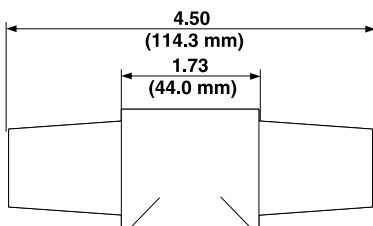

Industrial Grade

CAM-TYPE CONNECTORS (UP TO 400A, 600V)

16 Series, Taper Nose

16A21-G

16A23-E

16A24-W

Description	Color	Cat. No.	
		Paralleling Tee Female-Male-Male	Tapping Tee Female-Female-Male
Multi-Way Connectors	White	16A21-W	16A22-W
	Black	16A21-E	16A22-E
	Brown	16A21-H*	16A22-H*
	Red	16A21-R	16A22-R
	Blue	16A21-B	16A22-B
	Orange	16A21-O	16A22-O
	Green	16A21-G	16A22-G
	Yellow	16A21-Y	16A22-Y*

Description	Color	Cat. No.		Cat. No. Dbl. Female Fem.-Fem.	Cat. No. Dbl. Male Male-Male
		3-Fer Male-Fem.-Fem.-Fem.	Reversed 3-Fer Fem.-Male-Male-Male		
Multi-Way Connectors	White	16A23-W	16A26-W	16A24-W	16A25-W
	Black	16A23-E	16A26-E	16A24-E	16A25-E
	Brown	16A23-H*	—	16A24-H	16A25-H
	Red	16A23-R	—	16A24-R	16A25-R
	Blue	16A23-B	—	16A24-B	16A25-B
	Orange	16A23-O*	—	16A24-O	16A25-O
	Green	16A23-G	16A26-G	16A24-G	16A25-G
	Yellow	16A23-Y	16A26-Y	16A24-Y	16A25-Y*

* Contact factory for availability.

TESTING AND CODE COMPLIANCE

- Meets UL Standards (File #E151429)
- NEMA 3R-Rated (rainproof) for use outdoors
- CSA Certified File #152105

DIMENSIONS

Multi-way Connector - Female to Female