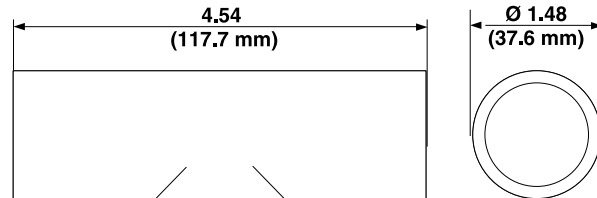

Description	Color	Cat. No.		Cat. No. Dbl. Female Fem.-Fem.	Cat. No. Dbl. Male Male-Male
		3-Fer Male-Fem.-Fem.-Fem.	Reversed 3-Fer Fem.-Male-Male-Male		
Multi-Way Connectors	White	16A23-W	16A26-W	16A24-W	16A25-W
	Black	16A23-E	16A26-E	16A24-E	16A25-E
	Brown	16A23-H*	—	16A24-H	16A25-H
	Red	16A23-R	—	16A24-R	16A25-R
	Blue	16A23-B	—	16A24-B	16A25-B
	Orange	16A23-O*	—	16A24-O	16A25-O
	Green	16A23-G	16A26-G	16A24-G	16A25-G
	Yellow	16A23-Y	16A26-Y	16A24-Y	16A25-Y*

* Contact factory for availability.

TESTING AND CODE COMPLIANCE

- Meets UL Standards (File #E151429)
- NEMA 3R-Rated (rainproof) for use outdoors
- CSA Certified File #152105

DIMENSIONS

Multi-way Connector - Female to Female