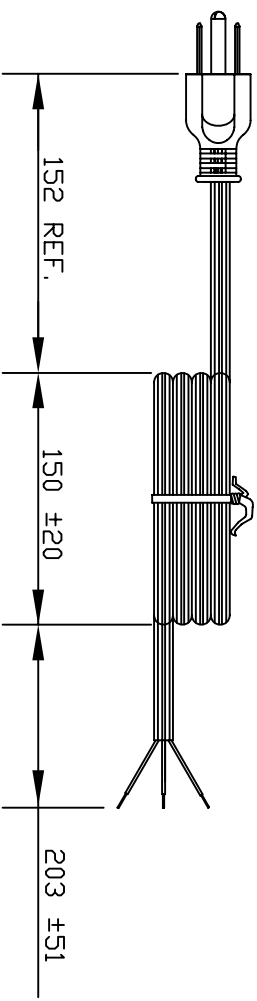

VOLEX RESERVES THE RIGHT TO ALTER NON-CRITICAL DIMENSIONS WITHOUT NOTICE.

PACKAGING: FOLD & TIE

- NOTES:
- 1) CORDAGE: 18/3 SVT, 60°C, GRAY
 - 2) APPROVALS: (UL) (CSA)
 - 3) RATING: 10 AMP/125 VOLTS
 - 4) FLAME RATING : FT2
 - 5) PACKAGING: 90 PIECES/CARTON
 - 6) ALL DIMENSIONS IN MILLIMETERS.

3	REVISED TO SHOW CHINA MANUFACTURED CORD	11/26/07
2	FORMAT UPDATE	08/20/04
1	C.U.D - NEW RELEASE	06/11/04
REV	DESCRIPTION	DATE

SCALE:	ECD:	ITEM DESCRIPTION
NDT TO SCALE	N/A	CORSET - NORTH AMERICAN POWER SUPPLY CORD (8')

TOLERANCE UNLESS OTHERWISE SPECIFIED	APPROVED	DRAWN BY	DATE:
.XXX ± .005	STC	ARK	06/11/04
.XX ± .02			
.X ± .03			
FRACT. ± 1/32			
ANGULAR ± 1/2°			

CUD

FORM IN71-07 REV.A

Indianapolis, IN
 Conover, N.C.
 Freemont, CA
 Aguascalientes, MX
 Tijuana, Mexico
 Hermosillo, MX
 Clinton, AR
 Kanata, Canada

FINISH:
JACKET: SERRATED

PART NO.	17239 8 B1
----------	------------