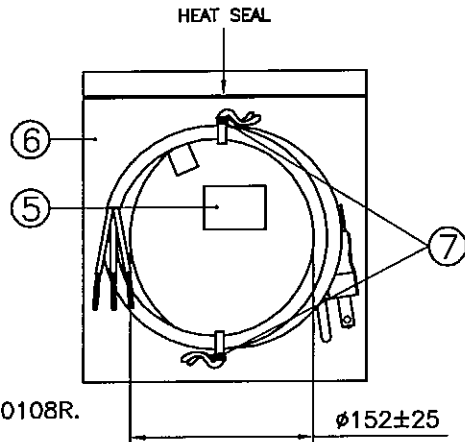

DRAWING NUMBER: 1108627
 REVISION: D

CABLE CUTTING
 CABLE SOURCE :
 1. TA TUN(DONG GUAN).

ASSEMBLY :

Notes :

1. ALL DIMENSIONS IN mm.
2. PLUG MARKING : REFER TO MARKING DRAWING NO. : VP-0108R.
3. PLUG DETAILS : REFER TO PRODUCT DRAWING NO. : P-0044.
4. LABEL DETAILS : REFER TO LABEL DRAWING NO. : VL-0234 & VL-0325 RESPECTIVELY.
5. THIS PART CAN BE MANUFACTURED AT ANY LOCATION WHICH HAS SAFETY APPROVAL.

REV.	ECR REF. NO.	DESCRIPTION	DATE
C	080722	CHANGE LABEL FM. 'VL-0346' TO '6101205' & REMOVE 'VL-0346' IN NOTE 4 AS SHOWN.	12/05/08
D	150232	CHANGE PLUG MARKING DWG. NO. FM. 'VP-0108' TO 'VP-0108R'.	15/05/15

S/N	DESCRIPTION	ITEM NUMBER	QTY
TITLE : NORTH-AMERICAN POWER SUPPLY CORD (CS-LF0001)		PAGE : 1/2	
CUSTOMER : VIS/VOLEX INC		HG12-021-07	
CUSTOMER PART NUMBER : 17425 1Ø S2		DWG. TYPE	
F/G CODE : 17425 1Ø S2		SPEC NO. : ---	OED

②

①

DETAIL A

NOTE :

1.) ALL DIMENSIONS IN mm.

2	CARTON PAPER 550X305MM	901024	0.0667
1	LONG CARTON 560X330X250MM	901011	0.0334
S/N	DESCRIPTION	ITEM NUMBER	QTY
REVISION	D	TITLE : PACKAGING SPEC.	
PAGE	2/2		
SCALE	N.T.S.		
REFERENCE :		<i>Voilex (Asia) Pte Ltd</i>	
DESCRIPTION : CARTON BOX		<small>Confidential property of Voilex. Information contained herein shall not be disclosed to others, reproduced or used for any other purposes except as authorized in writing by an authorized official of Voilex Asia.</small>	