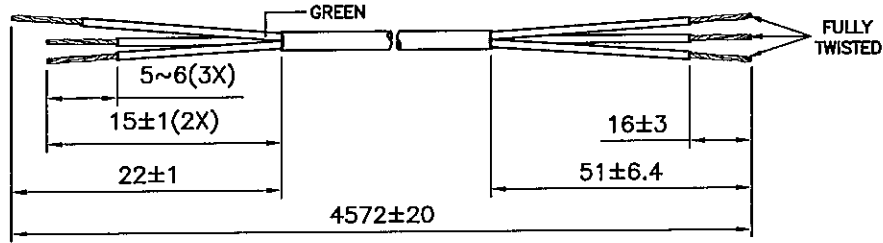

DRAWING NUMBER: 1108627
 REVISION: D

CABLE CUTTING
 CABLE SOURCE :
 1. TA TUN(DONG GUAN).

ASSEMBLY :

Notes :

1. ALL DIMENSIONS IN mm.
2. PLUG MARKING : REFER TO MARKING DRAWING NO. : VP-0108R.
3. PLUG DETAILS : REFER TO PRODUCT DRAWING NO. : P-0044.
4. LABEL DETAILS : REFER TO LABEL DRAWING NO. : VL-0234 & VL-0325 RESPECTIVELY.
5. THIS PART CAN BE MANUFACTURED AT ANY LOCATION WHICH HAS SAFETY APPROVAL.

②

①

DETAIL A

NOTE :

1.) ALL DIMENSIONS IN mm.

2	CARTON PAPER 550X305MM	901024	0.0667
1	LONG CARTON 560X330X250MM	901011	0.0334
S/N	DESCRIPTION	ITEM NUMBER	QTY
REVISION	D	TITLE : PACKAGING SPEC.	
PAGE	2/2		
SCALE	N.T.S.		
REFERENCE :		<i>Voilex (Asia) Pte Ltd</i>	
DESCRIPTION : CARTON BOX		<small>Confidential property of Voilex. Information contained herein shall not be disclosed to others, reproduced or used for any other purposes except as authorized in writing by an authorized official of Voilex Asia.</small>	