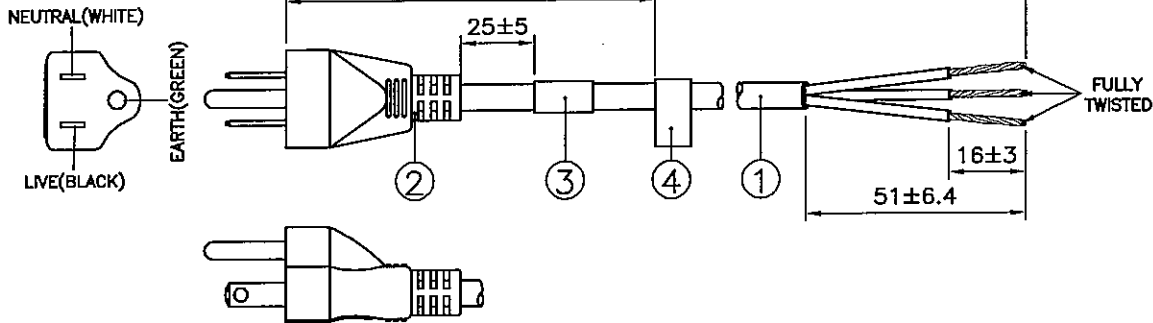

DRAWING NUMBER: 1108627
 REVISION: D

CABLE CUTTING
 CABLE SOURCE :
 1. TA TUN(DONG GUAN).

ASSEMBLY :

Notes :

1. ALL DIMENSIONS IN mm.
2. PLUG MARKING : REFER TO MARKING DRAWING NO. : VP-0108R.
3. PLUG DETAILS : REFER TO PRODUCT DRAWING NO. : P-0044.
4. LABEL DETAILS : REFER TO LABEL DRAWING NO. : VL-0234 & VL-0325 RESPECTIVELY.
5. THIS PART CAN BE MANUFACTURED AT ANY LOCATION WHICH HAS SAFETY APPROVAL.

REV.	ECR REF. NO.	DESCRIPTION	DATE
C	080722	CHANGE LABEL FM. 'VL-0346' TO '6101205' & REMOVE 'VL-0346' IN NOTE 4 AS SHOWN.	12/05/08
D	150232	CHANGE PLUG MARKING DWG. NO. FM. 'VP-0108' TO 'VP-0108R'.	15/05/15

②

①

DETAIL A

NOTE :

1.) ALL DIMENSIONS IN mm.

2	CARTON PAPER 550X305MM	901024	0.0667
1	LONG CARTON 560X330X250MM	901011	0.0334
S/N	DESCRIPTION	ITEM NUMBER	QTY
REVISION	D	TITLE : PACKAGING SPEC.	
PAGE	2/2		
SCALE	N.T.S.		
REFERENCE :		<i>Voilex (Asia) Pte Ltd</i>	
DESCRIPTION : CARTON BOX		<small>Confidential property of Voilex. Information contained herein shall not be disclosed to others, reproduced or used for any other purposes except as authorized in writing by an authorized official of Voilex Asia.</small>	