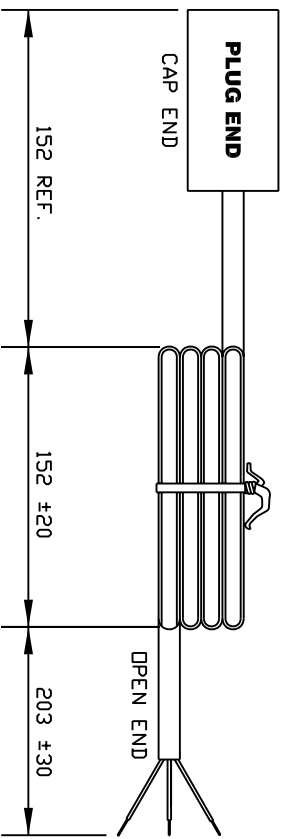

VOLEX RESERVES THE RIGHT TO ALTER NON-CRITICAL DIMENSIONS WITHOUT NOTICE.

PACKAGING: FOLD & TIE

- NOTES:**
- 1) CORDAGE: 18/3, SVT, 60°C, BLACK, LEAD FREE, FOIL SHIELDED WITH DRAIN WIRE.
 - 2) APPROVALS:
 - 3) RATING: 10 AMP/125 VOLTS
 - 4) FLAME RATING: FT2
 - 5) DRAIN WIRE CONNECTED TO GROUND PIN OF PLUG PRIOR TO MOLDING.
 - 6) PACKAGING: 50 PIECES/CARTON
 - 7) ALL DIMENSIONS IN MILLIMETERS.

REV	DESCRIPTION	DATE
1	C.U.D - NEW RELEASE	9/21/07
2	REDRAWN TO SHOW CHINESE MANUFACTURED CORD	12/3/07

SCALE:	ECD:	ITEM DESCRIPTION
NOT TO SCALE	N/A	CORSET - NORTH AMERICAN POWER SUPPLY CORD (9' 10")

TOLERANCE UNLESS OTHERWISE SPECIFIED	APPROVED	DRAWN BY	DATE:
.XXX ± .005 .XX ± .02 .X ± .03 FRACT. ± 1/32 ANGULAR ± 1/2°	STC	STC	9/21/07

SCALE:	ECD:	PART NO.
NOT TO SCALE	N/A	17741 10 B1

- Indianapolis, IN
- Conover, N.C.
- Freemont, CA
- Aguascalientes, MX
- Tijuana, Mexico
- Hermosillo, MX
- Clinton, AR
- Kanato, Canada

Proprietary Notice:
This document is the property of Volex Incorporated. The information contained herein is not to be disclosed to anyone without the express written consent of Volex Inc.