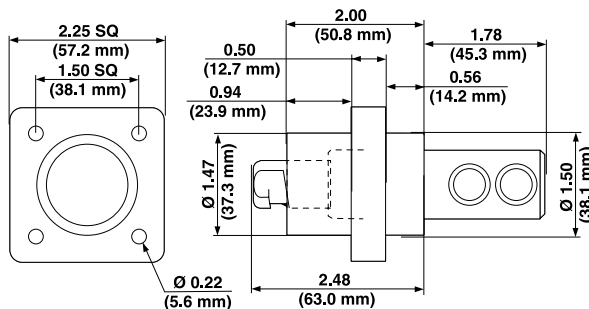

Description	Color	Cat. No.		Cat. No.	
		Threaded Stud Style (Cable Size: #2-4/0)		Double Set Screw Style (Cable Size: 1/0-4/0)	
		Male	Female	Male	Female
Panel Receptacles	White	18R21-W	18R22-W	18R23-W	18R24-W
	Black	18R21-E	18R22-E	18R23-E	18R24-E
	Brown	18R21-H*	18R22-H*	18R23-H	18R24-H
	Red	18R21-R	18R22-R	18R23-R	18R24-R
	Blue	18R21-B	18R22-B	18R23-B*	18R24-B
	Orange	18R21-O*	18R22-O*	18R23-O	18R24-O
	Green	18R21-G	18R22-G	18R23-G*	18R24-G
	Yellow	18R21-Y*	18R22-Y*	18R23-Y	18R24-Y

18R22-G

18A22-E

* Contact factory for availability.

TESTING AND CODE COMPLIANCE

- Meets UL Standards (File #E13399)
- CSA Certified (File #152105)

DIMENSIONS

Male Double Set Screw Panel Receptacle

Female Threaded Stud Panel Receptacle