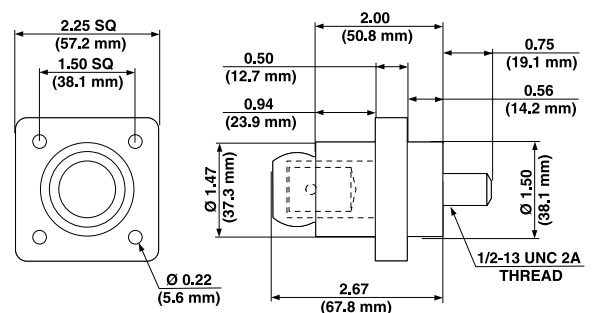

Description	Color	Cat. No.		Cat. No.	
		Threaded Stud Style (Cable Size: #2-4/0)		Double Set Screw Style (Cable Size: 1/0-4/0)	
		Male	Female	Male	Female
Panel Receptacles	White	18R21-W	18R22-W	18R23-W	18R24-W
	Black	18R21-E	18R22-E	18R23-E	18R24-E
	Brown	18R21-H*	18R22-H*	18R23-H	18R24-H
	Red	18R21-R	18R22-R	18R23-R	18R24-R
	Blue	18R21-B	18R22-B	18R23-B*	18R24-B
	Orange	18R21-O*	18R22-O*	18R23-O	18R24-O
	Green	18R21-G	18R22-G	18R23-G*	18R24-G
	Yellow	18R21-Y*	18R22-Y*	18R23-Y	18R24-Y

18R22-G

18A22-E

* Contact factory for availability.

TESTING AND CODE COMPLIANCE

- Meets UL Standards (File #E13399)
- CSA Certified (File #152105)

DIMENSIONS

Male Double Set Screw Panel Receptacle

Female Threaded Stud Panel Receptacle