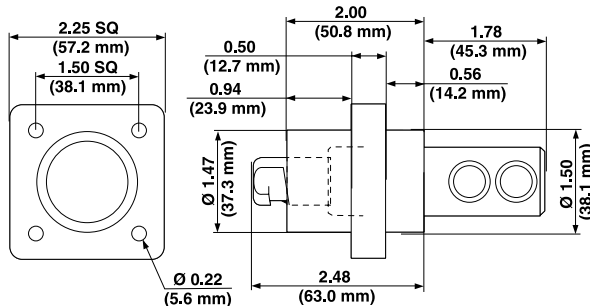

Description	Color	Cat. No.		Cat. No.	
		Threaded Stud Style (Cable Size: #2-4/0)		Double Set Screw Style (Cable Size: 1/0-4/0)	
		Male	Female	Male	Female
Panel Receptacles	White	18R21-W	18R22-W	18R23-W	18R24-W
	Black	18R21-E	18R22-E	18R23-E	18R24-E
	Brown	18R21-H*	18R22-H*	18R23-H	18R24-H
	Red	18R21-R	18R22-R	18R23-R	18R24-R
	Blue	18R21-B	18R22-B	18R23-B*	18R24-B
	Orange	18R21-O*	18R22-O*	18R23-O	18R24-O
	Green	18R21-G	18R22-G	18R23-G*	18R24-G
	Yellow	18R21-Y*	18R22-Y*	18R23-Y	18R24-Y

18R22-G

18A22-E

\* Contact factory for availability.

**TESTING AND CODE COMPLIANCE**

- Meets UL Standards (File #E13399)
- CSA Certified (File #152105)

**DIMENSIONS**

Male Double Set Screw Panel Receptacle

Female Threaded Stud Panel Receptacle