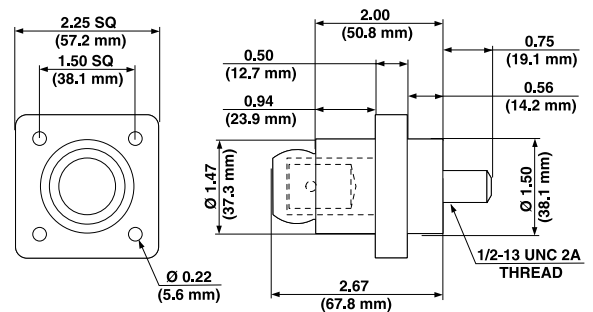

Description	Color	Cat. No.		Cat. No.	
		Threaded Stud Style (Cable Size: #2-4/0)		Double Set Screw Style (Cable Size: 1/0-4/0)	
		Male	Female	Male	Female
Panel Receptacles	White	18R21-W	18R22-W	18R23-W	18R24-W
	Black	18R21-E	18R22-E	18R23-E	18R24-E
	Brown	18R21-H*	18R22-H*	18R23-H	18R24-H
	Red	18R21-R	18R22-R	18R23-R	18R24-R
	Blue	18R21-B	18R22-B	18R23-B*	18R24-B
	Orange	18R21-O*	18R22-O*	18R23-O	18R24-O
	Green	18R21-G	18R22-G	18R23-G*	18R24-G
	Yellow	18R21-Y*	18R22-Y*	18R23-Y	18R24-Y

18R22-G

18A22-E

\* Contact factory for availability.

**TESTING AND CODE COMPLIANCE**

- Meets UL Standards (File #E13399)
- CSA Certified (File #152105)

**DIMENSIONS**

Male Double Set Screw Panel Receptacle

Female Threaded Stud Panel Receptacle