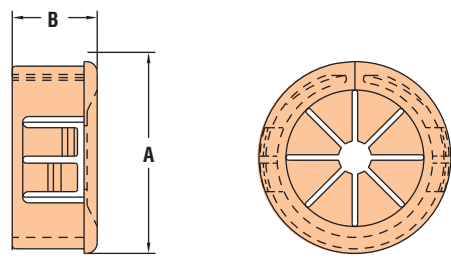

Quick Specs

Material	Nylon 6/6
Certifications	Recognized under the Component Program of Underwriters' Laboratories, File E15331 Certified by the Canadian Standards Association, File 8919
Flammability Rating	94V-2
Temperature Range	-4°F (-18°C) to 221°F (105°C)