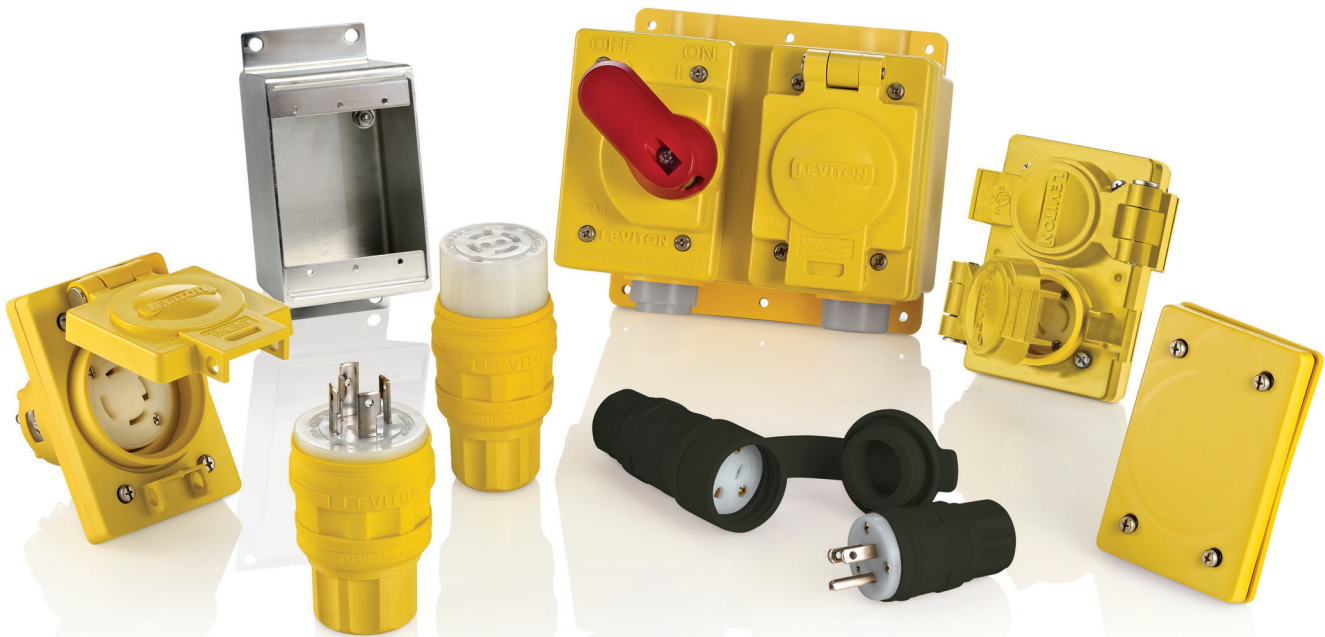

The Wetguard line consists of a comprehensive array of plugs, connectors, inlets, outlets, covers and stainless steel and non-metallic FD boxes that allows mounting of single-gang devices in multi-gang configurations.

Watertight Electrical Connections

Wetguard devices are designed for industrial applications where electrical connections are exposed to wet locations such as outdoor weather or indoor washdown. They have IEC and NEMA watertight and dust-tight enclosure ratings and offer many significant advantages over competitive brands. A patented multi-point sealing system forms an impenetrable barrier against dirt and moisture providing the ultimate protection that you should expect from a watertight device.

Corrosion-Resistant

Wetguard devices feature corrosion-resistant electroless nickel-coated brass blades, contacts, terminal screws and wiring clamps, and stainless steel assembly screws, making them ideal for use in wet and corrosive environments.

Withstands Abuse in Harsh Environments

Wetguard devices are resistant to water, acids, alkalis, and many automotive and industrial lubricants and solvents. The plug and connector husk is molded to a bondable nylon body, providing a device that withstands physical abuse as well. In addition, the patented compression nut strain relief system ensures the integrity of the electrical connection and watertight seal.

Leviton Manufacturing Co., Inc.

201 N Service Rd, Melville, NY 11747
Telephone: 1-800-323-8920 • Fax: 1-800-832-9538
Tech Line (8:30AM-7:00PM E.S.T. Monday-Friday): 1-800-824-3005

Leviton Manufacturing of Canada, Ltd.

165 Hymus Blvd, Pointe-Claire, QC H9R 1E9
Telephone: 1-800-469-7890 • Fax: 1-800-563-1853

Leviton S. de R.L. de C.V.

Lago Tana 43, Col. Huichapan, Miguel Hidalgo, CP 11290 México DF
Telephone: (+52) 55-5082-1040 • Fax: (+52) 55-5386-1797 • www.leviton.com.mx

Visit our Website at: www.leviton.com/wetguard • email: industrial@leviton.com

© 2015 Leviton Manufacturing Co., Inc. All rights reserved. Santoprene is a registered trademark of Exxon Mobil.