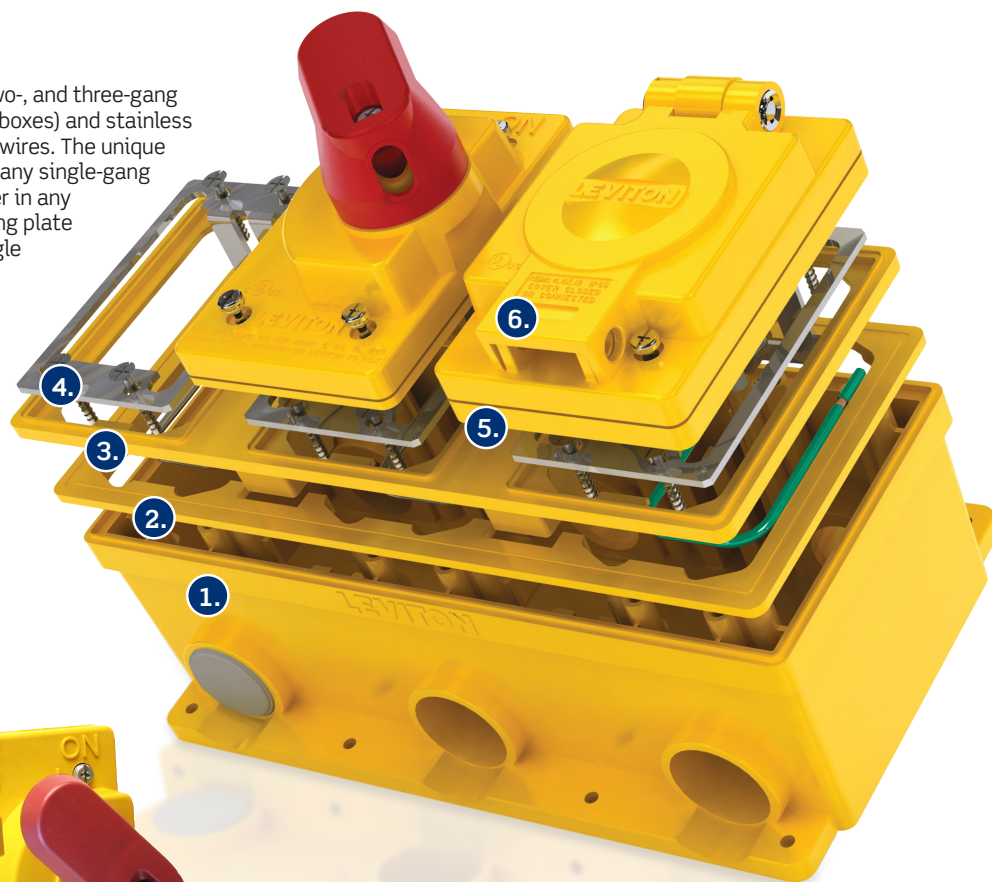

## Accessory Items

CLOSURE CAPS	CONNECTOR CAPS	PLUG CAPS
15/20A Straight Blade and 15A Locking	50W50	14W
20A Locking	50W52	26W
30A Locking	50W54	28W

INDIVIDUAL COVERS WITH GASKET & MOUNTING SCREWS	FOR USE WITH SINGLE RECEPTACLES	FOR USE WITH INLETS/OUTLETS	FOR ALL DUPLEX OUTLETS	SINGLE-GANG BLANK PLATE
15/20A Straight Blade and 15A Locking	60W03	WTCVS-15	WTCVD	WP459
20A Locking	60W04	WTCVS-20		
30A Locking	60W05	WTCVS-30		

TOGGLE SWITCH COVER	COVER ONLY (RED HANDLE)	
For All Single Throw 15A-40A Toggle Switches	COVER-S (Yellow)	COVER-GS (Gray)

## FD Boxes

The non-metallic system comprises one-, two-, and three-gang FD boxes, frame and gasket (for multi-gang boxes) and stainless steel device mounting plate(s) with ground wires. The unique frame design allows for the combination of any single-gang Wetguard inlet, outlet or toggle switch cover in any position. The stainless steel device mounting plate provides for mounting single outlets or toggle switches in addition to providing grounding of the devices.

1. FD Box
2. TPV Gasket
3. Device Frame
4. Device Mounting Plate with ground wire
5. TPV Gasket (device)
6. Device and/or cover

**NOTE:** FD Boxes are supplied with items 1 through 4 assembled. Wiring devices and covers sold separately.