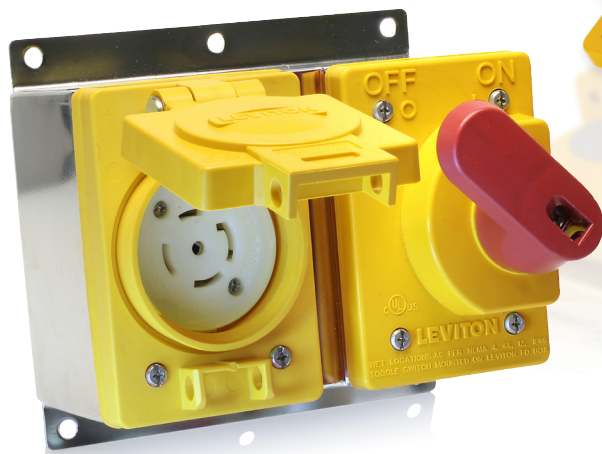

Accessory Items

CLOSURE CAPS	CONNECTOR CAPS	PLUG CAPS
15/20A Straight Blade and 15A Locking	50W50	14W
20A Locking	50W52	26W
30A Locking	50W54	28W

INDIVIDUAL COVERS WITH GASKET & MOUNTING SCREWS	FOR USE WITH SINGLE RECEPTACLES	FOR USE WITH INLETS/OUTLETS	FOR ALL DUPLEX OUTLETS	SINGLE-GANG BLANK PLATE
15/20A Straight Blade and 15A Locking	60W03	WTCVS-15	WTCVD	WP459
20A Locking	60W04	WTCVS-20		
30A Locking	60W05	WTCVS-30		

TOGGLE SWITCH COVER	COVER ONLY (RED HANDLE)	
For All Single Throw 15A-40A Toggle Switches	COVER-S (Yellow)	COVER-GS (Gray)

FD Boxes

The non-metallic system comprises one-, two-, and three-gang FD boxes, frame and gasket (for multi-gang boxes) and stainless steel device mounting plate(s) with ground wires. The unique frame design allows for the combination of any single-gang Wetguard inlet, outlet or toggle switch cover in any position. The stainless steel device mounting plate provides for mounting single outlets or toggle switches in addition to providing grounding of the devices.

1. FD Box
2. TPV Gasket
3. Device Frame
4. Device Mounting Plate with ground wire
5. TPV Gasket (device)
6. Device and/or cover

NOTE: FD Boxes are supplied with items 1 through 4 assembled. Wiring devices and covers sold separately.

Our stainless steel boxes are designed specifically for use with Wetguard FS/FD mount devices and covers. They are available in a rugged 14 gauge type 304 stainless steel for resistance against heat, chemical corrosion and physical abrasion. The ultra-smooth finish strengthens the steel, making it easy to clean and sanitize. Available in one- and two-gang configurations, these boxes provide an IP66 rated watertight connection when used with Wetguard devices.