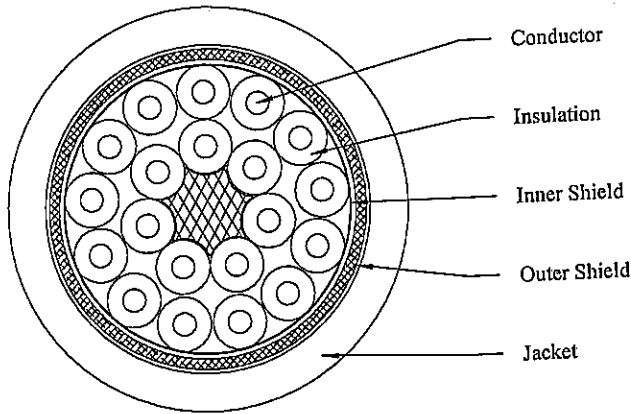

20 CONDUCTOR 28 AWG NON-HALOGEN CABLE

CONSTRUCTION

Single Component

Conductor: 28 AWG 7/36 Tin Plated Copper, 0.015 Inch Diameter
 Insulation: 0.007 Inches of Polypropylene, 0.029 Inch Diameter

Final Assembly

Core: Fibrillated Polypropylene Filler
 Layer 1: 7 Singles (#1-7) Cabled Around Core
 Layer 2: 13 Singles (#8-20) Cabled Around Layer 1
 Inner Shield: Aluminum/Polyester Tape, Aluminum Side Facing Out, 25% Overlap
 Outer Shield: 36 AWG Tin Plated Copper Braid, 85% Coverage
 Jacket: 0.027 Inches of Non-Halogen Thermoplastic, Color - RAL 7036 Gray
 Diameter: 0.230 ± 0.010 Inches
 Print Legend (Black Ink): "MADISON CABLE HALOGEN-FREE MS 101-6685
 RoHS COMPLIANT" COMPLIANT {Date Code}¹"

¹ Date Code is a 4-digit code with the first two digits identifying the calendar week and the last two identifying the calendar year of manufacturing. Example - 0206 for cable manufactured in Jan 8, 2006.