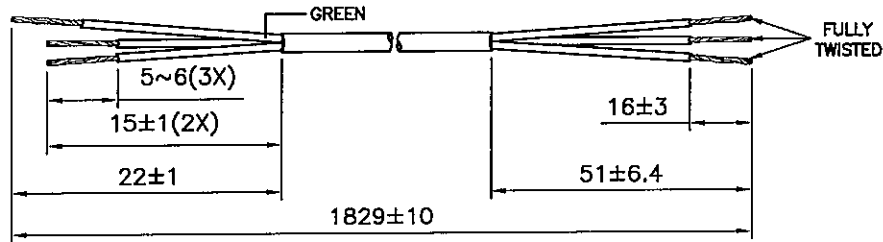

DRAWING NUMBER: 1108633  
 REVISION: F

CABLE CUTTING  
 CABLE SOURCE :  
 1. TA TUN(DONG GUAN).

ASSEMBLY :

Notes :

1. ALL DIMENSIONS IN mm.
2. PLUG MARKING : REFER TO MARKING DRAWING NO. : VP-0108R.
3. PLUG DETAILS : REFER TO PRODUCT DRAWING NO. : P-0044.
4. LABEL DETAILS : REFER TO LABEL DRAWING NO. : VL-0234.
5. THIS PART CAN BE MANUFACTURED AT ANY LOCATION WHICH HAS SAFETY APPROVAL.