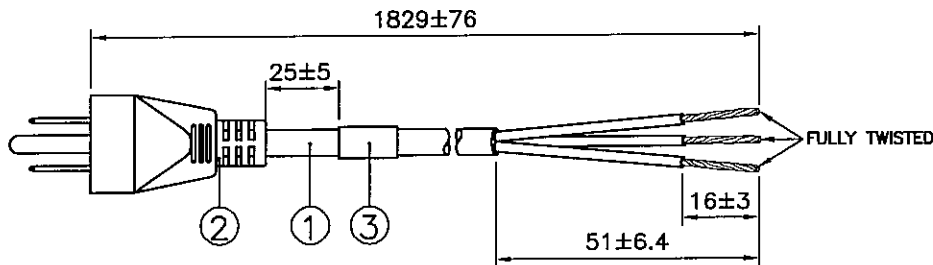

DRAWING NUMBER: 1108633  
 REVISION: F

CABLE CUTTING  
 CABLE SOURCE :  
 1. TA TUN(DONG GUAN).

ASSEMBLY :

Notes :

1. ALL DIMENSIONS IN mm.
2. PLUG MARKING : REFER TO MARKING DRAWING NO. : VP-0108R.
3. PLUG DETAILS : REFER TO PRODUCT DRAWING NO. : P-0044.
4. LABEL DETAILS : REFER TO LABEL DRAWING NO. : VL-0234.
5. THIS PART CAN BE MANUFACTURED AT ANY LOCATION WHICH HAS SAFETY APPROVAL.

REV.	ECR REF. NO.	DESCRIPTION	DATE
E	120243	REMOVE CABLE SOURCE 'YONGTAI'.	15/05/12
F	150232	CHANGE PLUG MARKING DWG. NO. FM. 'VP-0108' TO 'VP-0108R'.	15/05/15

4	8" PE TIE BLK	6310062	1
3	PRINTED LABEL	VL-0234	1
	IP40G NL792B BLK	4100017	--
2	MOLDED PLUG PS204 (10A 125V)	PS204-R	1
1	SJO 18/3 90 BWG BLK (16/0.254/COTTON FILLER)	1921006	1.829M

S/N	DESCRIPTION	ITEM NUMBER	QTY
TITLE : NORTH-AMERICAN POWER SUPPLY CORD (CS-LF0001)		PAGE : 1/2	
CUSTOMER : VNA/VOLEX INC		HG12-020-07	
CUSTOMER PART NUMBER : 17406 1Ø B1		DWG. TYPE	
F/G CODE : 17406 1Ø B1		SPEC NO. : --- OED	