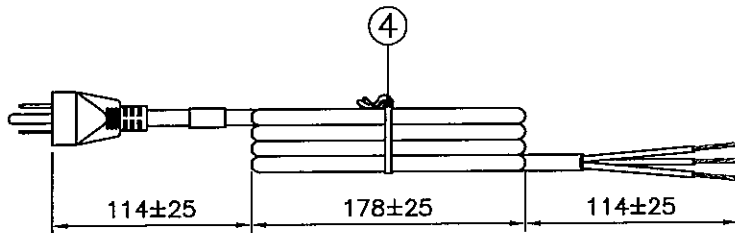

DRAWING NUMBER: 1108633  
 REVISION: F

CABLE CUTTING  
 CABLE SOURCE :  
 1. TA TUN(DONG GUAN).

ASSEMBLY :

Notes :

1. ALL DIMENSIONS IN mm.
2. PLUG MARKING : REFER TO MARKING DRAWING NO. : VP-0108R.
3. PLUG DETAILS : REFER TO PRODUCT DRAWING NO. : P-0044.
4. LABEL DETAILS : REFER TO LABEL DRAWING NO. : VL-0234.
5. THIS PART CAN BE MANUFACTURED AT ANY LOCATION WHICH HAS SAFETY APPROVAL.

REV.	ECR REF. NO.	DESCRIPTION	DATE
E	120243	REMOVE CABLE SOURCE 'YONGTAI'.	15/05/12
F	150232	CHANGE PLUG MARKING DWG. NO. FM. 'VP-0108' TO 'VP-0108R'.	15/05/15

4	8" PE TIE BLK	6310062	1
3	PRINTED LABEL	VL-0234	1
	IP40G NL792B BLK	4100017	--
2	MOLDED PLUG PS204 (10A 125V)	PS204-R	1
1	SJO 18/3 90 BWG BLK (16/0.254/COTTON FILLER)	1921006	1.829M

S/N	DESCRIPTION	ITEM NUMBER	QTY
TITLE : NORTH-AMERICAN POWER SUPPLY CORD (CS-LF0001)		PAGE : 1/2	
CUSTOMER : VNA/VOLEX INC		HG12-020-07	
CUSTOMER PART NUMBER : 17406 1Ø B1		DWG. TYPE	
F/G CODE : 17406 1Ø B1		SPEC NO. : --- OED	