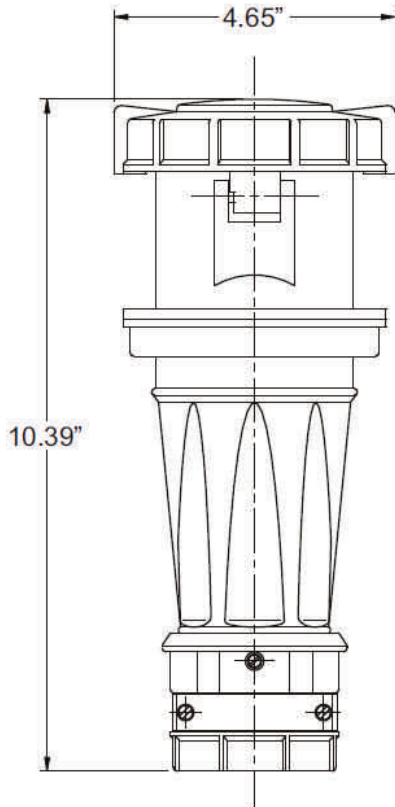

MENNEKES  
Electrical Products  
277 Fairfield Road  
Fairfield, NJ 07004  
800-882-7584  
www.MENNEKES.com

---

---

**CONNECTOR, IN-LINE**

---

---

<b>Part No.</b>	ME 360C6W
<b>Description:</b>	60 Amp 250Vac 2 Pole, 3 Wire Connector
<b>Construction:</b>	Watertight IEC IP 67
<b>Approvals:</b>	 us to UL Standards 1682; 1686 and CSA C22.2 No. 182.1  IEC 60309-1; IEC 60309-2

---

**IEC COLOR CODE:** Blue

**GROUND SOCKET:** 6 Hour Position Mates with Male in 6 Hour Position.

---

Front View of Connector

Wire Range: #4 - #8 AWG  
Cord Range: .57" - 1.42"  
Threaded Cable Entry: 1 1/2" NPT

Drawing Not to Scale