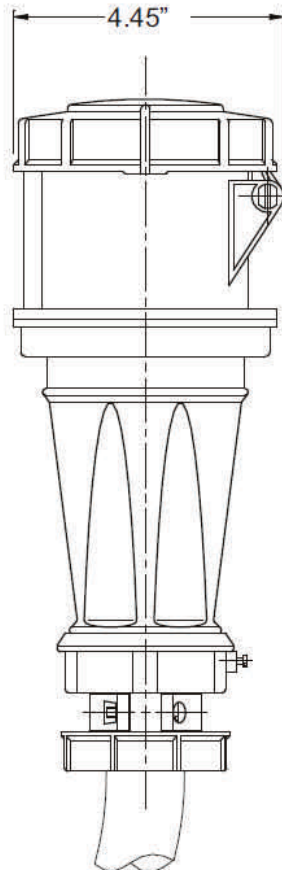

MENNEKES  
Electrical Products  
277 Fairfield Road  
Fairfield, NJ 07004  
800-882-7584  
www.MENNEKES.com

---

---

**CONNECTOR, IN-LINE**

---

---

<b>Part No.</b>	ME 360C6W
<b>Description:</b>	60 Amp 250Vac 2 Pole, 3 Wire Connector
<b>Construction:</b>	Watertight IEC IP 67
<b>Approvals:</b>	 us to UL Standards 1682; 1686 and CSA C22.2 No. 182.1  IEC 60309-1; IEC 60309-2

---

**IEC COLOR CODE:** Blue

**GROUND SOCKET:** 6 Hour Position Mates with Male in 6 Hour Position.

---

Front View of Connector

Wire Range: #4 - #8 AWG  
Cord Range: .57" - 1.42"  
Threaded Cable Entry: 1 1/2" NPT

Drawing Not to Scale