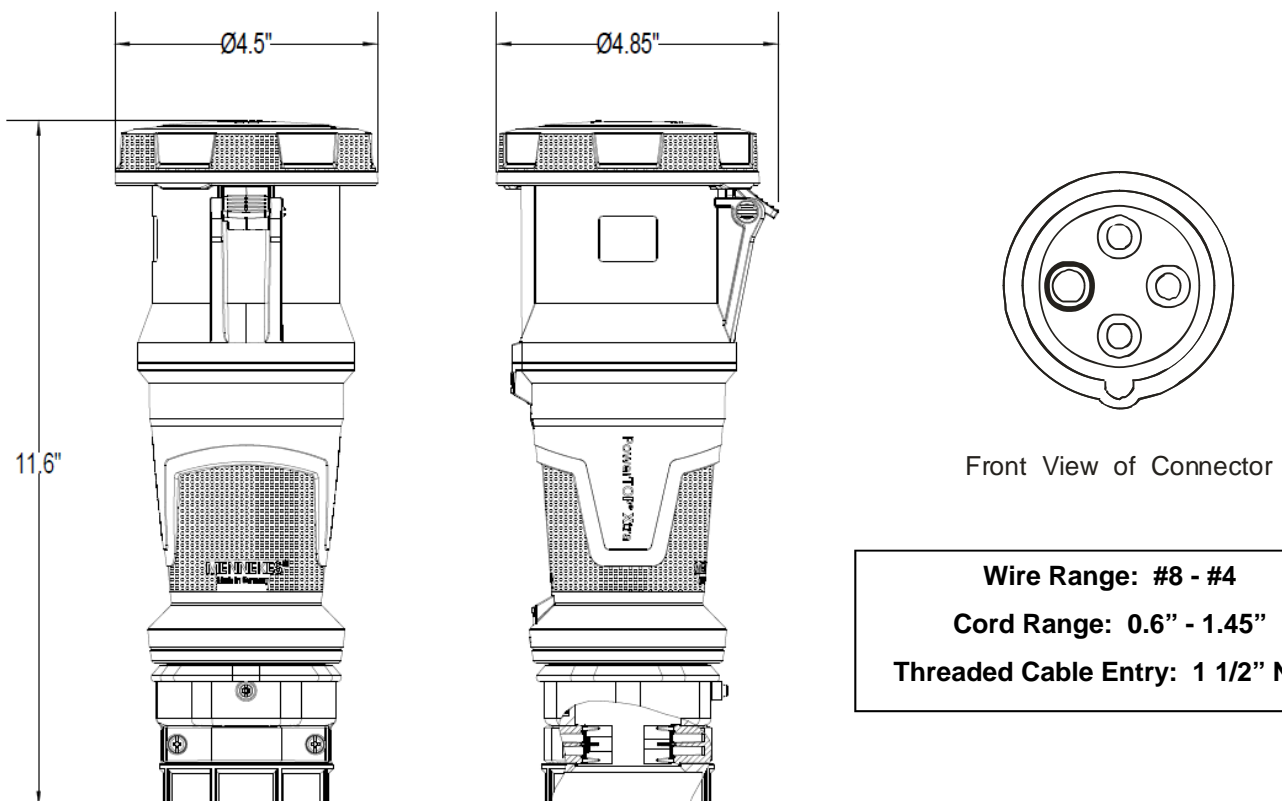

MENNEKES
Electrical Products
277 Fairfield Road
Fairfield, NJ 07004
800-882-7584
www.MENNEKES.com

PowerTOP Xtra CONNECTOR

Part No.	ME 460C9W
Description:	60 Amp 3Ø 250Vac 3 Pole, 4 Wire Connector
Construction:	Watertight IEC IP 67 UL Type 4X
Approvals:	 to UL Standards 1682; 1686 and CSA C22.2 No. 182.1 IEC 60309-1; IEC 60309-2

IEC COLOR CODE: Blue

GROUND SOCKET: 9 Hour Position Mates with Male in 3 Hour Position.

Front View of Connector

Wire Range: #8 - #4
Cord Range: 0.6" - 1.45"
Threaded Cable Entry: 1 1/2" NPT

Drawing Not to Scale