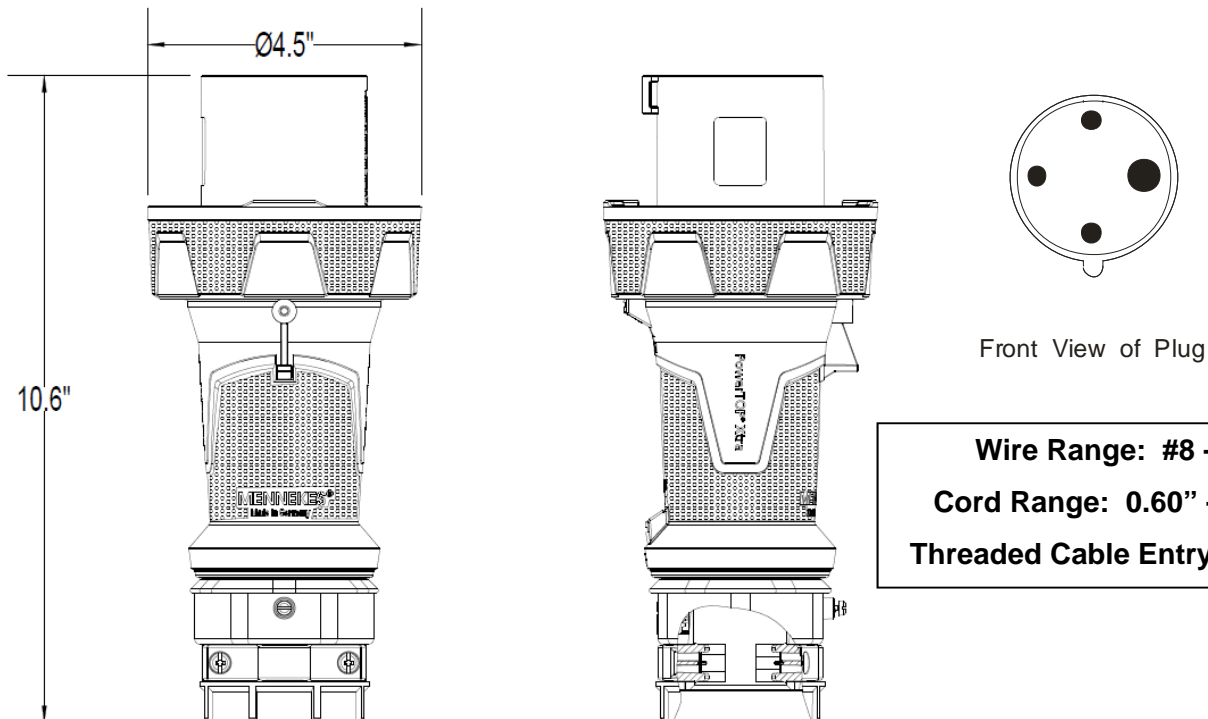

MENNEKES  
Electrical Products  
277 Fairfield Road  
Fairfield, NJ 07004  
800-882-7584  
www.MENNEKES.com

---

---

**PowerTOP Xtra PLUG**

---

---

<b>Part No.</b>	ME 460P9W
<b>Description:</b>	60 Amp 3Ø 250Vac 3 Pole, 4 Wire Plug
<b>Construction:</b>	UL Type 4X; IEC IP 67 Watertight
<b>Approvals:</b>	 US to UL Standards 1682; 1686 and CSA C22.2 No. 182.1  UL Locked Rotor HP Rating – 7.5 HP IEC 60309-1; IEC 60309-2

---

**IEC COLOR CODE:** Blue**GROUND SOCKET:** 3 Hour Position Mates with Female in 9 Hour Position.

Front View of Plug

**Wire Range: #8 - #4**  
**Cord Range: 0.60" - 1.45"**  
**Threaded Cable Entry: 1 1/2"**

Drawing Not to Scale