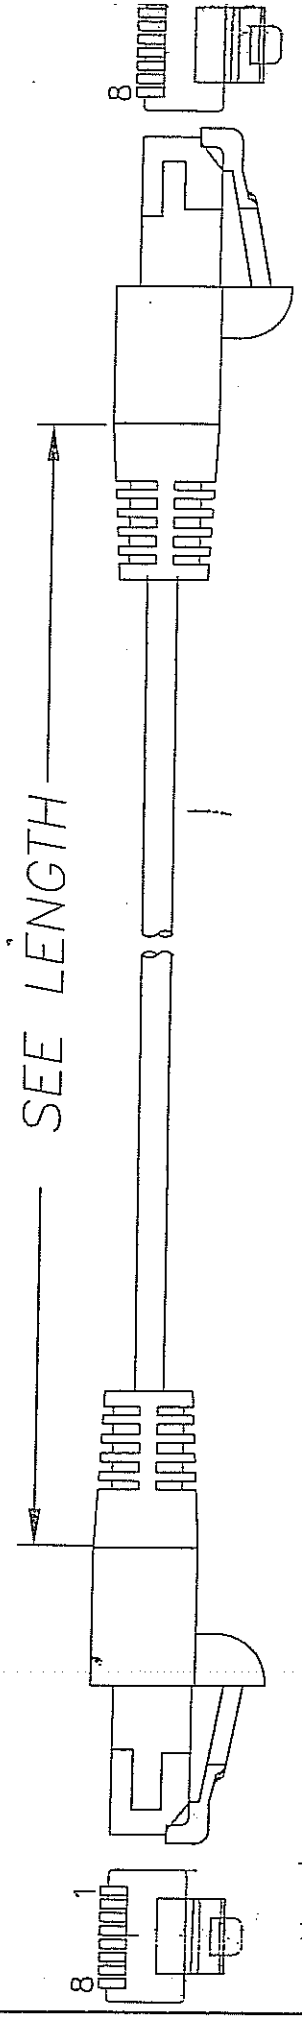

CUSTOMER: _____
 W.O.# _____
 SALES REP: _____
 DUE DATE: _____

CAT. 6 (568B) W/BOOTS

QTY: _____
 LENGTH: _____

SHIELDED

SHIELDED

CABLE TYPE: ANY CAT6 SHIELDED STRANDED
 PVC CABLE

BOOT COLOR:

BOOT COLOR:

- BLUE
- GRAY
- BLACK
- YELLOW
- WHITE
- ORANGE

COMMENTS:

RJ45	COLOR	RJ45
3	WHT/GRN	3
6	GRN/WHT	6
1	WHT/ORG	1
2	ORG/WHT	2
5	WHT/BLU	5
4	BLU/WHT	4
7	WHT/BRN	7
8	BRN/WHT	8
SHELL	SHIELD	SHELL

MFR

DESCRIPTION