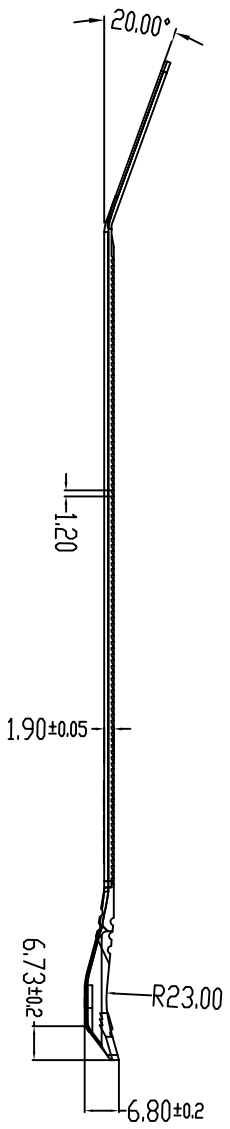

COBRA PRODUCTS INC.

2:1 Note: Cobra or the letter C will appear on the part.

0—50mm	±0.01mm
50.01—100mm	±0.015mm
100.01—200mm	±0.02mm
200.01—	±0.03mm

June 23, 2016

PA66

Part No: L14H

Cobra Products Inc. One Robert Bonazzoli Avenue., Hudson, Ma. 01749