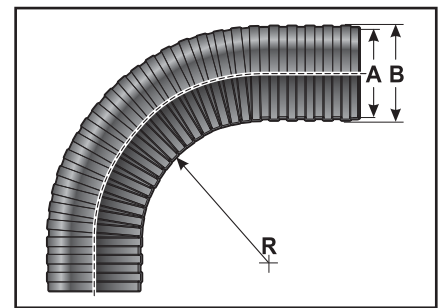

Cable protection conduit Murrflex closed

Type EW-HY RoHS compliant

- -58 to 320 °F
  transient 356 °F
- Thermoplastic elastomer
- HB
- > 22.86 lb_f /inch
- Suitable fittings:
  m-top, -tec, -fix, -jumbo, KFW, AT

Cable protection conduit for medium to high mechanical stresses and maximum flexibility. Ideal for robot applications at higher ambient temperatures.

1. Applications:
2. Robots
   - Handling systems
   - Vehicle engineering

EW-HY

Type	Order no.	Color	A Ø inches (Ø mm)	B Ø inches (Ø mm)	R inches (mm) static	R inches (mm) dyn.	Weight lbs / 100 ft (kg / 100 m)	Pack ft. (m)
EW-HY-M12/P9	83121050	black	0.39 (9.90)	0.51 (12.90)	0.83 (21.00)	2.01 (51.00)	1.75 (2.6)	164 (50)
EW-HY-M16/P11	83121052	black	0.48 (12.20)	0.62 (15.70)	1.10 (28.00)	2.68 (68.00)	2.28 (3.4)	164 (50)
EW-HY-M20/P16S*	83121054	black	0.65 (16.60)	0.83 (21.00)	1.50 (38.00)	3.74 (95.00)	4.23 (6.3)	164 (50)
EW-HY-M25/P21	83121056	black	0.88 (22.40)	1.12 (28.40)	1.93 (49.00)	4.29 (109.00)	6.05 (9.0)	164 (50)
EW-HY-M32/P29	83121058	black	1.11 (28.30)	1.36 (34.50)	2.64 (67.00)	5.59 (142.00)	8.40 (12.5)	82 (25)
EW-HY-M40/P36	83121060	black	1.40 (35.50)	1.67 (42.30)	3.19 (81.00)	7.52 (191.00)	9.95 (14.8)	82 (25)
EW-HY-M50/P48	83121062	black	1.87 (47.50)	2.13 (54.20)	4.02 (102.00)	9.33 (237.00)	13.44 (20.0)	82 (25)
EW-HY-70 Jumbo	83121066	black	2.62 (66.50)	3.13 (79.50)	5.51 (140.00)	12.99 (330.00)	34.61 (51.5)	82 (25)
EW-HY-95 Jumbo	83121070	black	3.58 (91.00)	4.15 (105.50)	5.91 (150.00)	15.75 (400.00)	60.48 (90.0)	33 (10)
EW-HY-M12/P9	83121010	grey	0.39 (9.90)	0.51 (12.90)	0.83 (21.00)	2.01 (51.00)	1.75 (2.6)	164 (50)
EW-HY-M16/P11	83121012	grey	0.48 (12.20)	0.62 (15.70)	1.10 (28.00)	2.68 (68.00)	2.28 (3.4)	164 (50)
EW-HY-M20/P16S*	83121014	grey	0.65 (16.60)	0.83 (21.00)	1.50 (38.00)	3.74 (95.00)	4.23 (6.3)	164 (50)
EW-HY-M25/P21	83121016	grey	0.88 (22.40)	1.12 (28.40)	1.93 (49.00)	4.29 (109.00)	6.05 (9.0)	164 (50)
EW-HY-M32/P29	83121018	grey	1.11 (28.30)	1.36 (34.50)	2.64 (67.00)	5.59 (142.00)	8.40 (12.5)	82 (25)
EW-HY-M40/P36	83121020	grey	1.40 (35.50)	1.67 (42.30)	3.19 (81.00)	7.52 (191.00)	9.95 (14.8)	82 (25)
EW-HY-M50/P48	83121022	grey	1.87 (47.50)	2.13 (54.20)	4.02 (102.00)	9.33 (237.00)	13.44 (20.0)	82 (25)
EW-HY-70 Jumbo	83121026	grey	2.62 (66.50)	3.13 (79.50)	5.51 (140.00)	12.99 (330.00)	34.61 (51.5)	82 (25)
EW-HY-95 Jumbo	83121030	grey	3.58 (91.00)	4.15 (105.50)	5.91 (150.00)	15.75 (400.00)	60.48 (90.0)	33 (10)

* Narrow corrugation