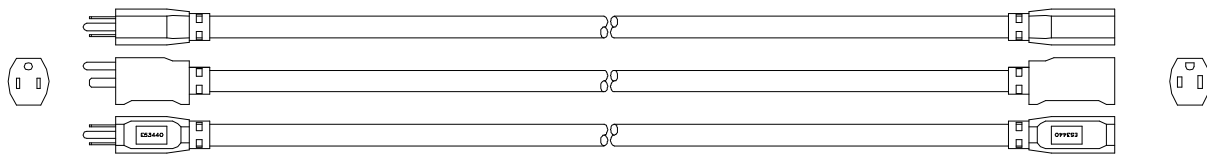

**CATALOG NUMBER:** See table below  
**DESCRIPTION:** Hi Visibility-Lo Temp extension cord with enhanced cold temperature flexibility and a power indicator light in the cord connector  
**APPROVALS:** UL Listed and CSA Certified, or UL/CUL Listed, Outdoor Use Cord Set

**CONSTRUCTION PARAMETERS:**

Conductor: SJTW, see table below for gauge  
 Cable jacket material: Low temperature PVC, light blue  
 Cord rating: Hard Usage per the National Electrical Code  
 Cable legend type: Indent print

*Note: Plug style may vary*

Attachment plug configuration: NEMA 5-15P  
 Cord connector configuration: NEMA 5-15R  
 Plug and connector material: Clear PVC, with neon power indicator lamp in the connector

**ELECTRICAL AND ENVIRONMENTAL PROPERTIES:**

Cable temperature rating: -50 to +60 °C  
 Nominal operating voltage: 125 VAC  
 Maximum operating current: See table below

Catalog no.	Gauge	Length	Current rating	Case qty	UPC
2367SW8806	16/3	25 ft	13A	12	0 29892 02367 6
2368SW8806		50 ft		12	0 29892 02368 3
2467SW8806	14/3	25 ft	15A	6	0 29892 02467 3
2468SW8806		50 ft		6	0 29892 02468 0
2469SW8806		100 ft		3	0 29892 02469 7
2568SW0006	12/3	50 ft	15A	4	0 29892 02568 7
2569SW0006		100 ft		4	0 29892 02569 4