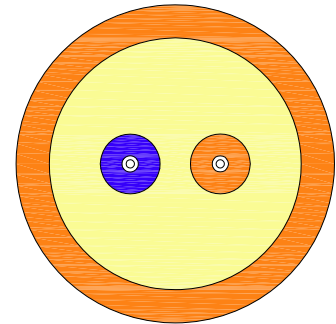

Fiber Count	Cable Type	Flame Rating	Fiber Type	Jacket Color	Part Number	
2	4.8mm Dualan	Riser	62.5/125 OM1	Orange	1-1553416-1	
				Blue	1553416-1	
				Green	2-1553416-1	
				Red	5-1553416-1	
				Yellow	7-1553416-1	
			50/125 OM2	Orange	1-1553416-2	
				Blue	1553416-2	
				Green	2-1553416-2	
				Red	5-1553416-2	
				Yellow	7-1553416-2	
			50/125 OM3	Aqua	3-1553416-9	
			50/125 OM4	Aqua	4-1553416-9	
			Single-mode OS2	Yellow	7-1553416-3	
				Orange	1-1553416-3	
			Plenum	62.5/125 OM1	Orange	1-1553417-1
					Blue	1553417-1
		Green			2-1553417-1	
		Slate			4-1553417-1	
		Red			5-1553417-1	
		50/125 OM2		Yellow	7-1553417-1	
				Orange	1-1553417-2	
				Blue	1553417-2	
				Green	2-1553417-2	
				Brown	3-1553417-2	
				Slate	4-1553417-2	
				White	1-1553417-8	
				Red	5-1553417-2	
				Black	6-1553417-2	
				Yellow	7-1553417-2	
				Violet	8-1553417-2	
		Rose	9-1553417-2			
		50/125 OM3	Aqua	1-1553417-9		
Aqua	3-1553417-9					
Blue	1553417-4					
Orange	1-1553417-4					
Green	2-1553417-4					
Slate	4-1553417-4					
White	3-1553417-8					
Red	5-1553417-4					
Black	6-1553417-4					
Yellow	7-1553417-4					
Violet	8-1553417-4					
Rose	9-1553417-4					
50/125 OM4	Aqua		4-1553417-9			
	Blue		1553417-5			
	Green	2-1553417-5				
	Red	5-1553417-5				
Single-mode OS2	Yellow	7-1553417-3