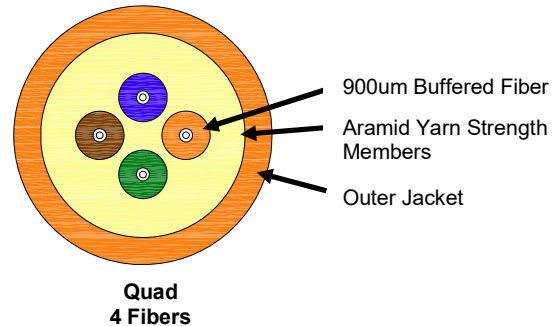

Fiber Optic Interconnect Cables

Description:

TE Connectivity simplex and zipcord interconnect cables are designed for use in jumpers and pigtails. Dual fiber and quad fiber interconnect cables are designed for use in jumpers, pigtails and as horizontal cables. They are all-dielectric and consist of 900µm tight-buffered optical fiber(s) surrounded by aramid yarn strength members and a PVC outer jacket. The cables are available in either Riser or Plenum with Single-mode OS2, 62.5/125µm OM1, 50/125µm OM2, 50/125µm OM3, or 50/125µm OM4 fiber. All fiber types other than OM1 are bend insensitive.

Cable Print:

Cables will be marked every two feet with:

TE CONNECTIVITY < cable type > < fiber type > MM/YY SO< shop order number > XXXXX FEET
--

Simplex and Zipcord Part Numbers:

Fiber Count	Cable Type	Flame Rating	Fiber Type	Jacket Color	Part Number
1	2.0mm Simplex	Riser	62.5/125 OM1	Orange	1-1553406-1
			50/125 OM2	Orange	1-1553406-2
			50/125 OM3	Aqua	3-1553406-9
			50/125 OM4	Aqua	4-1553406-9
			Single-mode OS2	Yellow	7-1553406-3
		Plenum	62.5/125 OM1	Orange	1-1553407-1
			50/125 OM2	Orange	1-1553407-2
			50/125 OM3	Aqua	3-1553407-9
			50/125 OM4	Aqua	4-1553407-9
			Single-mode OS2	Yellow	7-1553407-3
1	2.9mm Simplex	Riser	62.5/125 OM1	Orange	1-1553408-1
			50/125 OM2	Orange	1-1553408-2
			50/125 OM3	Aqua	3-1553408-9
			50/125 OM4	Aqua	4-1553408-9
			Single-mode OS2	Yellow	7-1553408-3
		Plenum	62.5/125 OM1	Orange	1-1553409-1
			50/125 OM2	Orange	1-1553409-2
			50/125 OM3	Aqua	3-1553409-9
			50/125 OM4	Aqua	4-1553409-9
			Single-mode OS2	Yellow	7-1553409-3
2	1.6mm Zipcord	Plenum	62.5/125 OM1	Orange	1-2193013-1
			50/125 OM2	Orange	1-2193013-2
			50/125 OM3	Aqua	3-2193013-9
			50/125 OM4	Aqua	4-2193013-9
			Single-mode OS2	Yellow	7-2193013-3