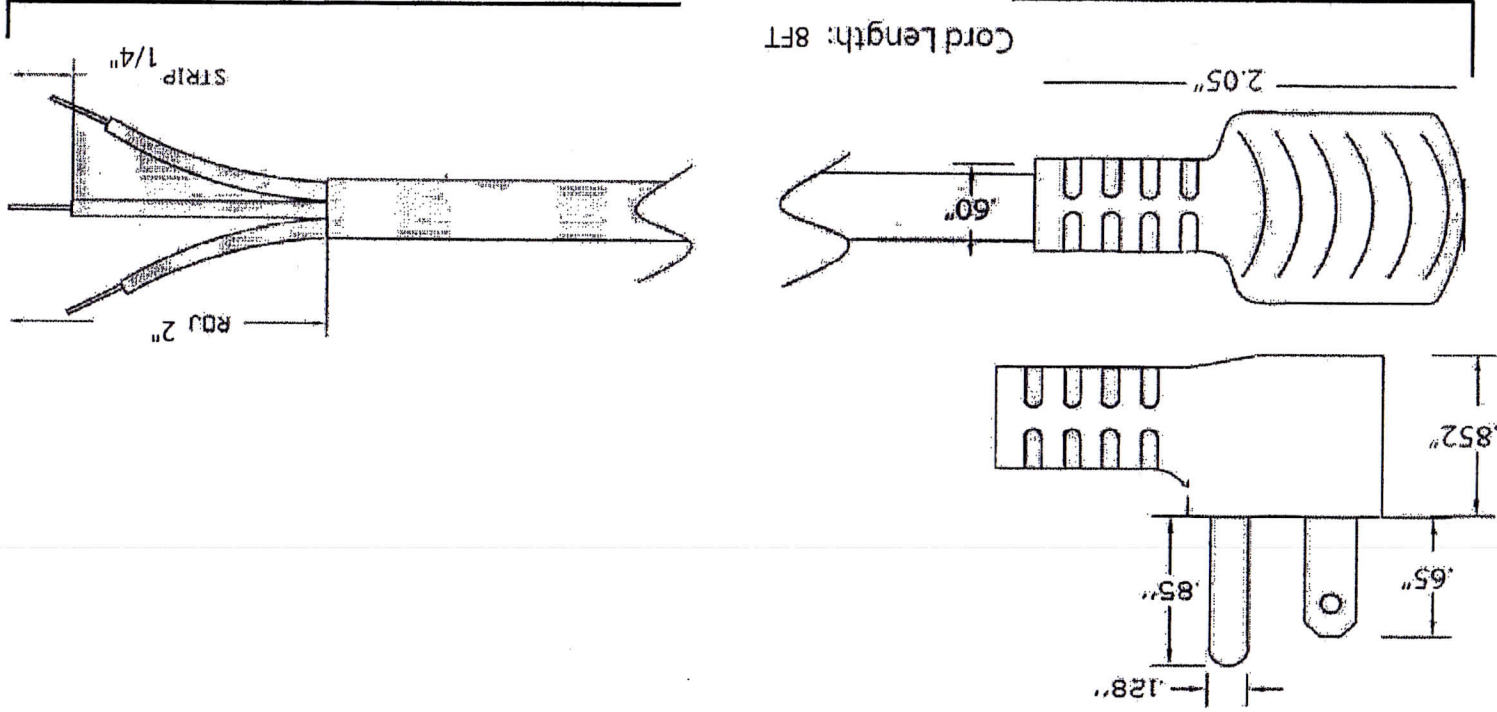

Standard Power Cord
4009639 - 8ft. White

Right Angle Power Cord
4009626 - 8ft. White

Please review and sign off on the following specs. Our production needs to have all the specs signed off in order to process your order.
Please email or fax back. Thank you for your order!

Wire Type

14/3 SJTOW WHITE 105C

Color Code

NA-BLACK WHITE GREEN

Sales Rep

MATT

Americord
CUL#E131923

WEST NORTH EAST SOUTH

Customer Part #

Quote #

5-15PRA To ROJ and Strip

18120

4009626