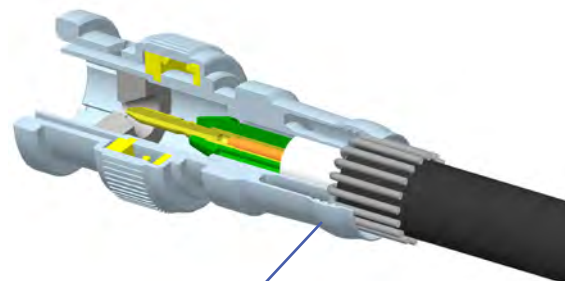

360° radial compression forms an environmental seal around the cable