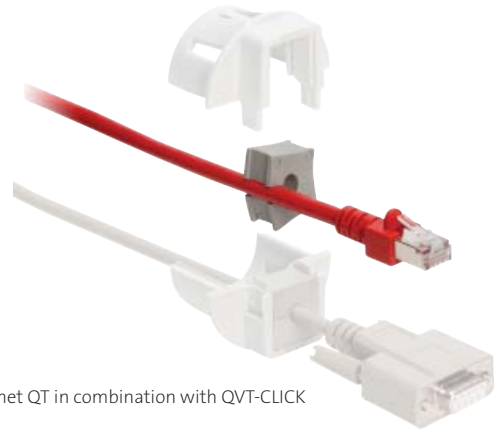

QT

Grommets

Click to shop online @ www.trimantec.com or call 336-767-1379

Grommet QT in combination with QVT-CLICK

1

Product Description

The QT range supports cable diameters from 3 to 15 mm. They are used with the following cable entry frames:

- KEL-QUICK | 50 - 51
- QVT / QVT-CLICK | 52 - 53
- KEL-QTA / KEL-QTE | 54 - 55

Assembly

When installing the grommet, the smooth side of the grommet has to face the middle of the cable entry frame.

Specifications

Material	Elastomer
Flame class	UL94-V0, self-extinguishing
Temperature	- 40°C to+ 90°C (static)
Properties	Halogen free, silicone free

Accessories

ST Plugs 43

Type	Order No. gray	Clamping range	PU	Description	
QTB	42540	Blind grommet	10		
QT 3	42503	3 - 4 mm	10		QT
QT 4	42504	4 - 5 mm	10		
QT 5	42505	5 - 6 mm	10		
QT 6	42506	6 - 7 mm	10		
QT 7	42507	7 - 8 mm	10		
QT 8	42508	8 - 9 mm	10		
QT 9	42509	9 - 10 mm	10		
QT 10	42510	10 - 11 mm	10		
QT 11	42511	11 - 12 mm	10		
QT 12	42512	12 - 13 mm	10		
QT 13	42513	13 - 14 mm	10		
QT 14	42514	14 - 15 mm	10		
QT 2|3	42566	2× Ø 3 mm	10		QT-ASI
QT 2|4	42568	2× Ø 4 mm	10		
QT 2|5	42570	2× Ø 5 mm	10		
QT 2|5.5	42571	2× Ø 5.5 mm	10		
QT 2|6	42572	2× Ø 6 mm	10		
QT 2|6.5	42576	2× Ø 6.5 mm	10		
QT 2|7	42578	2× Ø 7 mm	10		
QT 4|3	42580	4× Ø 3 mm	10		
QT 4|4	42582	4× Ø 4 mm	10		
QT 4|4.5	42583	4× Ø 4.5 mm	10		
QT 4|5	42584	4× Ø 5 mm	10		
QT 4|5.5	42585	4× Ø 5.5 mm	10		
QT 4|6	42586	4× Ø 6 mm	10		
QT-ASI 1	42573	1× ASI-cable	10		
QT-ASI 2	42574	2× ASI-cable	10		
QT tele	42575	Telephone cable	10		
					QT tele