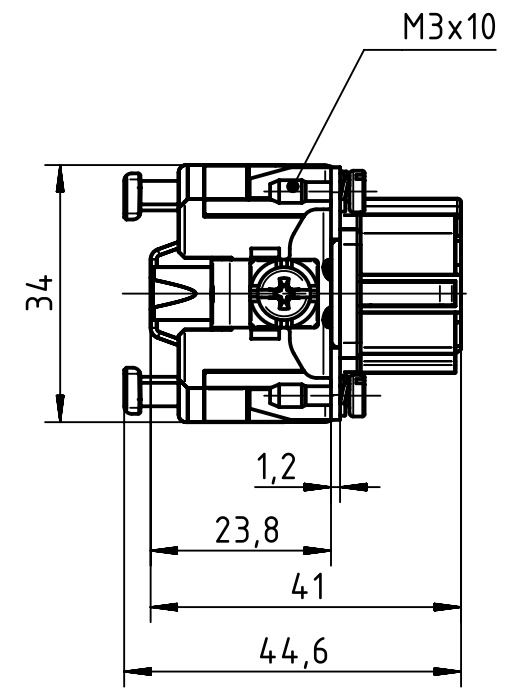

A

B

C

D

	All rights reserved Department EL PD - DE HARTING Electric GmbH & Co. KG D-32339 Espelkamp	All Dimensions in mm Original Size DIN A4		Scale 1:1	Free size tol.	Ref. Sub.
		Created by MOELLERLI	Inspected by RUETERA	Standardisation TIEMANNA	Date 2016-04-11	State Final Release
Title Han 6ES Press - F					Doc-Key / ECM-Nr. 100616098/UGD/001/B 500000103088	
Type TB		Number 09 33 006 2748			Rev. B	Page 1/1