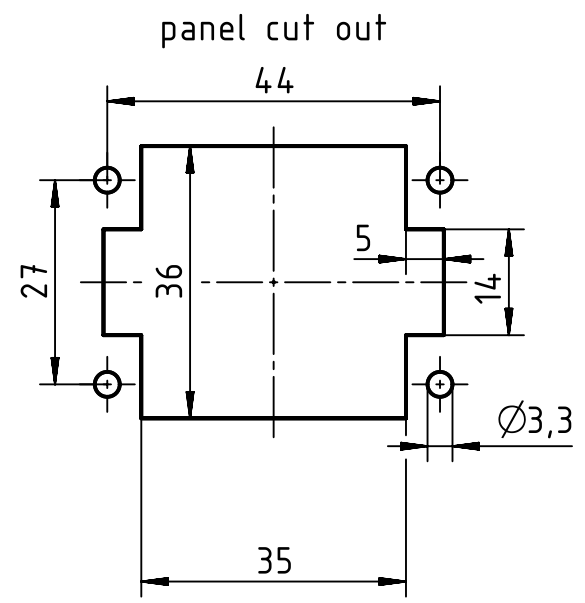

A

B

C

D

	All rights reserved Department EL PD - DE HARTING Electric GmbH & Co. KG D-32339 Espelkamp	All Dimensions in mm Original Size DIN A4		Scale 1:1	Free size tol.	Ref. Sub.
		Created by MOELLERLI	Inspected by RUETERA	Standardisation TIEMANNA	Date 2016-04-11	State Final Release
Title Han 6ES Press - F					Doc-Key / ECM-Nr. 100616098/UGD/001/B 500000103088	
Type TB		Number 09 33 006 2748			Rev. B	Page 1/1