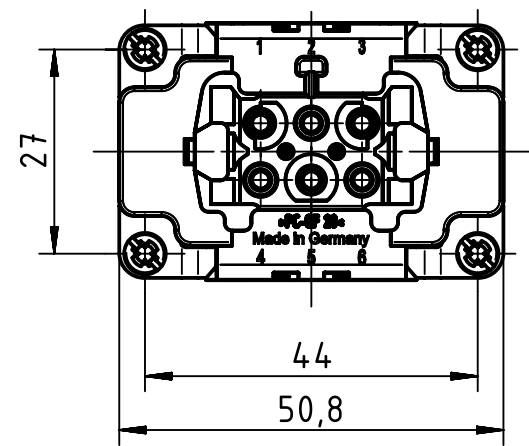

A

B

C

D

	All rights reserved Department EL PD - DE HARTING Electric GmbH & Co. KG D-32339 Espelkamp	All Dimensions in mm Original Size DIN A4		Scale 1:1	Free size tol.	Ref. Sub.
		Created by MOELLERLI	Inspected by RUETERA	Standardisation TIEMANNA	Date 2016-04-11	State Final Release
Title Han 6ES Press - F					Doc-Key / ECM-Nr. 100616098/UGD/001/B 500000103088	
Type TB		Number 09 33 006 2748			Rev. B	Page 1/1