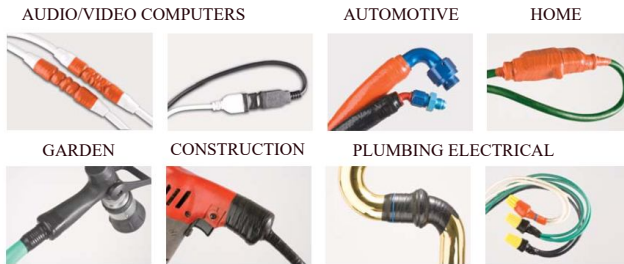

INSULATION CLASS
May be used in many Class A & Class B applications.

CLASS* 20,000 HR LIFE TEMP.
A 221 °F (105 °C)
B 266 °F (130 °C)

Width	Part #	Wall Thickness	Type	Class	Available Colors	Roll	Lbs/ Roll
1"	STA1.00BK36	0.020"	Triangular	A	BK	36'	0.29
1"	STA1.00RD36	0.020"	Triangular	A	RD	36'	0.33
1"	STB1.00BK36	0.040"	Triangular	B	BK	36'	0.57
1"	SRA1.00BK36	0.020"	Rectangle	A	BK	36'	0.50
1"	SRA1.00RD36	0.020"	Rectangle	A	RD	36'	0.50
1"	SRB1.00BK36	0.040"	Rectangle	B	BK	36'	0.75

1-973-300-9242
www.techflex.com