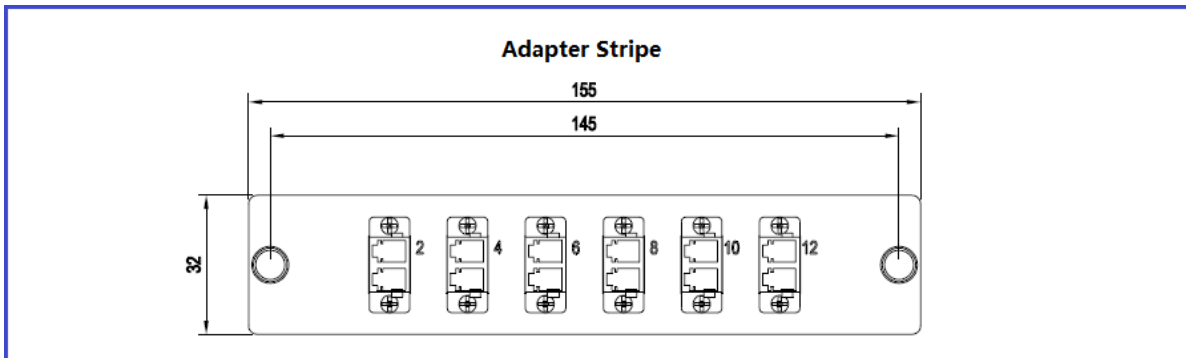

AP Series

FiberExpress - Patch Panels in rack and wall mount with Splice Tray and Adapter Strips

Adapter Stripe Dimensions(mm) as below:

APPLICABLE STANDARDS:

Suitable standard	ISO 2768-1

SUITABILITY:

Suitability - Indoor	Yes

SOME STANDARD PART NUMBERS:

Item	Description	Put up (pcs)	Strip Color	Adapter Color
AP100041	1U 2 slots Rack mount Patch panel, Including 1 x 24F splice tray	1	BLACK	NA
AP100068	2U 4 slots Rack mount Patch panel, Including 2 x 24F splice trays	1	BLACK	NA
AP100116	4U 8 slots Rack mount Patch panel, Including 4 x 24F splice trays	1	BLACK	NA
AP100042	2 slots Wall mount Patch panel, Including 1 x 24F splice tray	1	BLACK	NA
AP101731	12F LC Duplex adapter strip, Ceramic sleeve for SM	1	BLACK	BLUE
AP101729	12F LC Duplex adapter strip, Ceramic sleeve for MM	1	BLACK	BEIGE
AP101743	24F LC Duplex adapter strip, Ceramic sleeve for SM	1	BLACK	BLUE
AP101741	24F LC Duplex adapter strip, Ceramic sleeve for MM	1	BLACK	BEIGE
AP100538	6F SC Simplex adapter strip, Ceramic sleeve SM	1	BLACK	BLUE
AP100092	6F SC Simplex adapter strip, Ceramic sleeve MM	1	BLACK	BEIGE
AP101407	6F SC Duplex adapter strip, Ceramic sleeve SM	1	BLACK	BLUE
AP100094	6F SC Duplex adapter strip, Ceramic sleeve MM	1	BLACK	BEIGE
AP100532	12F SC Simplex adapter strip, Ceramic sleeve SM	1	BLACK	BLUE
AP100084	12F SC Simplex adapter strip, Ceramic sleeve MM	1	BLACK	BEIGE
AP101409	12F SC Duplex adapter strip, Ceramic sleeve SM	1	BLACK	BLUE
AP100098	12F SC Duplex adapter strip, Ceramic sleeve MM	1	BLACK	BEIGE
AP100534	6F ST adapter strip, Ceramic sleeve SM	1	BLACK	SILVER
AP100088	6F ST adapter strip, PB Sleeve MM	1	BLACK	SILVER