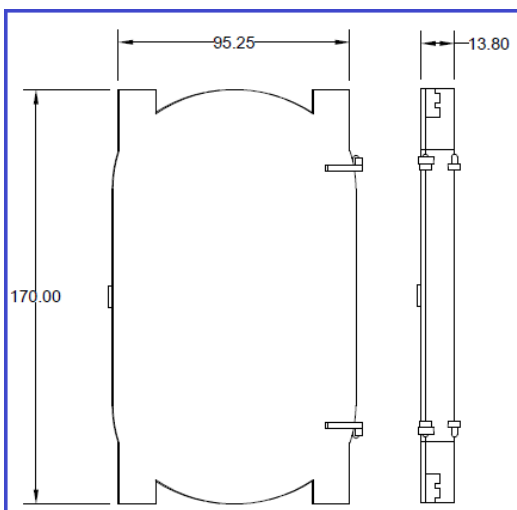

24F Splice Tray Dimensions(mm) as below: