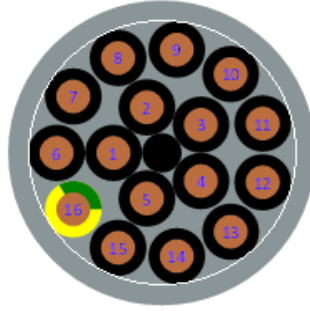

TECHNICAL DATA SHEET

Diagram

Description

Cable Part Code*	TBD
Cable Type	16G4MM ² PO/LSZH
Reference Standards	VDE 0281, IEC 60227-5

Conductor

Conductor Material	Bare Copper
Conductor Size	4 mm ²
Conductor Stranding Standard	IEC 60228 Class 5, DIN VDE 0295 Class 5

Insulation

No. of Cores/Pair/Triad/Quad	16 Cores
Insulation Material	PO
Insulation Color Code	Black Numbered + 1 Yellow/Green

Outer Jacket/Sheath Material

Outer Jacket Material	LSZH
Nom. Overall Diameter(mm)	20.4