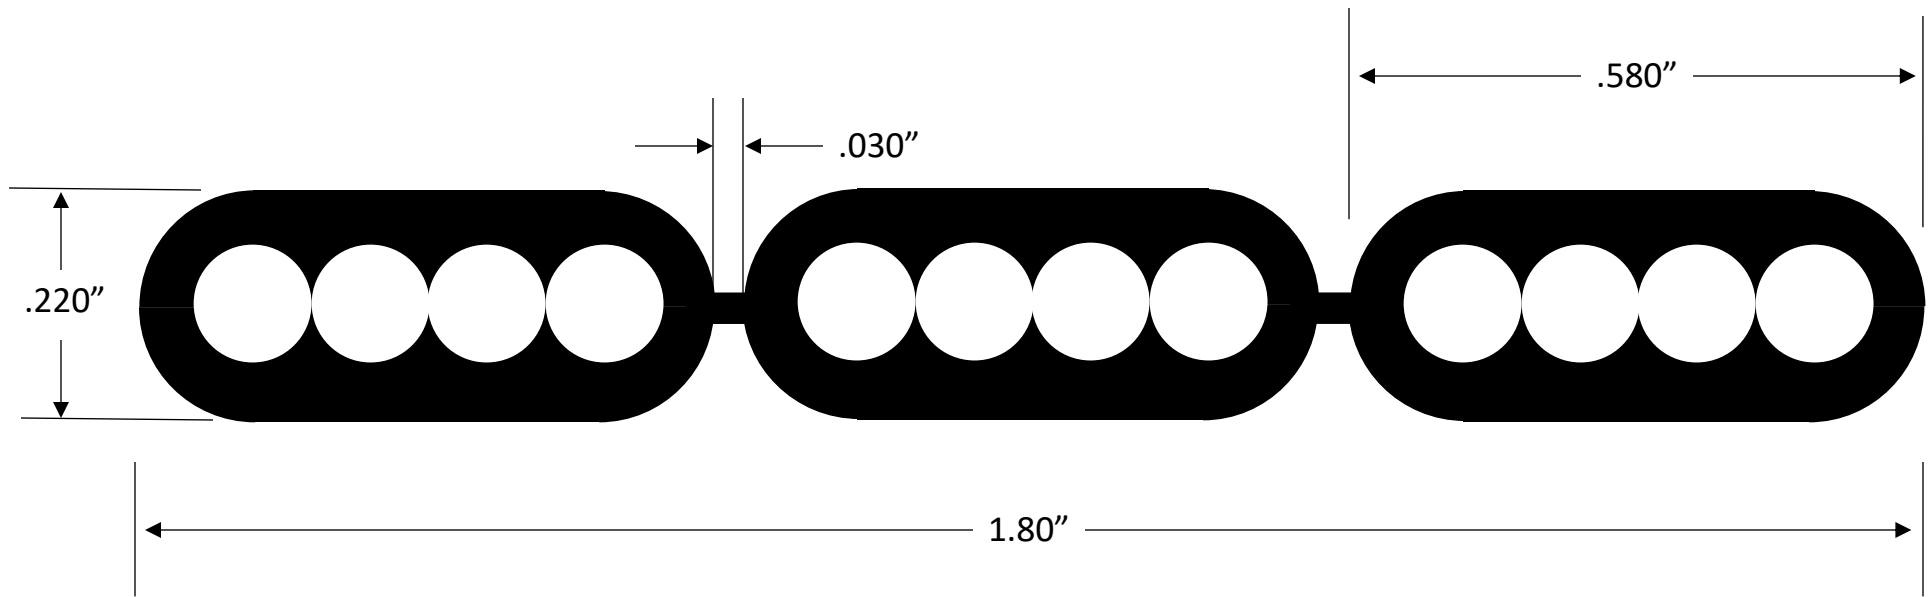

- CD-0327-3B is 3 groups of 4/C 10 AWG 105/TC with TPE to .220" x .580" for each group. The groups are webbed together with a .030" wide web
- Overall dimensions are .220" x 1.80"

Nominal inductance of 12/10 construction 112 nh/ft