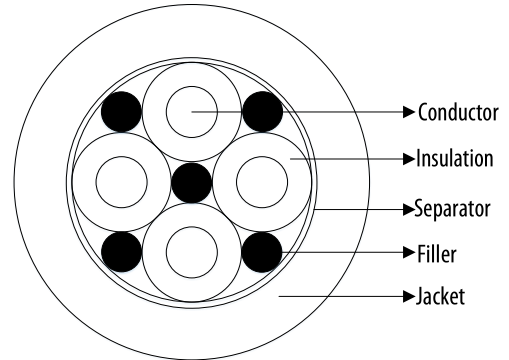

16/4C Type SOOW Black

PRODUCT DATA SHEET

SOOW portable cord is recommended for use as portable electrical power and portable control wire cable. With its flexibility and resistance to the effects of abrasion, chemicals, weather and ozone, it is excellent for heavy-duty cable service applications. This cable is rated to 600 volts and has a temperature range of -40°C to +90°C. These characteristics make SOOW portable cord an excellent choice for mitigating outdoor factors.

Design Number 10041
Part Number 32104495
Customer Number N/A

Color Code: Black, White, Red, Green

CONSTRUCTION

Conductor: Stranded bare copper, Class K per ASTM B-174

Conductor Size: 16AWG(26/30)

Insulation: EPDM, oil resistant

Insulation Avg. Thickness: 0.030"(Nom.)

Insulated Conductor O.D.: 0.124"(Nom.)

Filler: PP

Separator: Paper

Jacket Material: CPE, oil resistant

Jacket Avg. Thickness: 0.060"(Nom.)

Jacket Color: Black

Overall Diameter: 0.429"(Nom.)