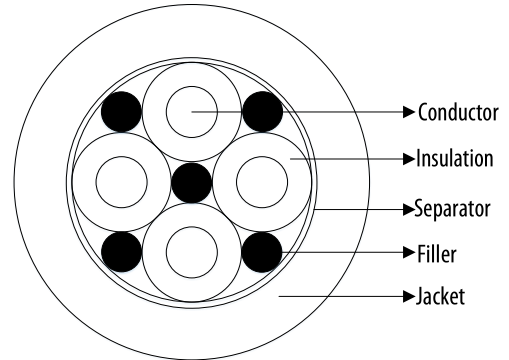

14/4C Type SOOW Black

PRODUCT DATA SHEET

SOOW portable cord is recommended for use as portable electrical power and portable control wire cable. With its flexibility and resistance to the effects of abrasion, chemicals, weather and ozone, it is excellent for heavy-duty cable service applications. This cable is rated to 600 volts and has a temperature range of -40°C to +90°C. These characteristics make SOOW portable cord an excellent choice for mitigating outdoor factors.

Design Number 10044
Part Number 32104508
Customer Number N/A

Color Code: Black, White, Red, Green

CONSTRUCTION

Conductor: Stranded bare copper, Class K per ASTM B-174

Conductor Size: 14AWG(41/30)

Insulation: EPDM, oil resistant

Insulation Avg. Thickness: 0.045"(Nom.)

Insulated Conductor O.D.: 0.167"(Nom.)

Filler: PP

Separator: Paper

Jacket Material: CPE, oil resistant

Jacket Avg. Thickness: 0.080"(Nom.)

Jacket Color: Black

Overall Diameter: 0.583"(Nom.)