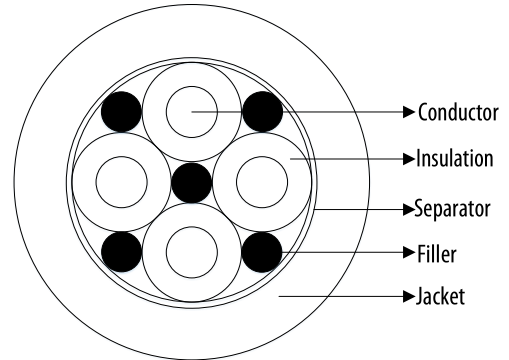

# 6/4C Type SOOW Black

PRODUCT DATA SHEET

SOOW portable cord is recommended for use as portable electrical power and portable control wire cable. With its flexibility and resistance to the effects of abrasion, chemicals, weather and ozone, it is excellent for heavy-duty cable service applications. This cable is rated to 600 volts and has a temperature range of -40°C to +90°C. These characteristics make SOOW portable cord an excellent choice for mitigating outdoor factors.

**Design Number** 10012  
**Part Number** 32104521  
**Customer Number** N/A

**Color Code:** Black, White, Red, Green

## CONSTRUCTION

**Conductor:** Stranded bare copper, Class H per ASTM B-173

**Conductor Size:** 6AWG(133/27)

**Insulation:** EPDM, oil resistant

**Insulation Avg. Thickness:** 0.060"(Nom.)

**Insulated Conductor O.D.:** 0.333"(Nom.)

**Filler:** Jute rope

**Separator:** Non woven cloth

**Jacket Material:** CPE, oil resistant

**Jacket Avg. Thickness:** 0.140"(Nom.)

**Jacket Color:** Black

**Overall Diameter:** 1.106"(Nom.)