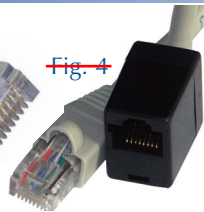

DATACOM STRAIGHT PINNED PATCH CABLES

Fig. 1

Fig. 2

Fig. 3

Fig. 4

Fig. 5

Fig. 6

Cat 3 Molded Boot Straight Pinned Patch Cables

Retail Part No.	Bulk Part No.	Figure No.	Description	Color
	45-6331-BU	1	8" Molded Boot, Patch Cable	Orange
	45-6332-BU	1	2' Molded Boot, Patch Cable	Orange
	45-6333-BU	1	3' Molded Boot, Patch Cable	Orange
	45-6334-BU	1	4' Molded Boot, Patch Cable	Orange