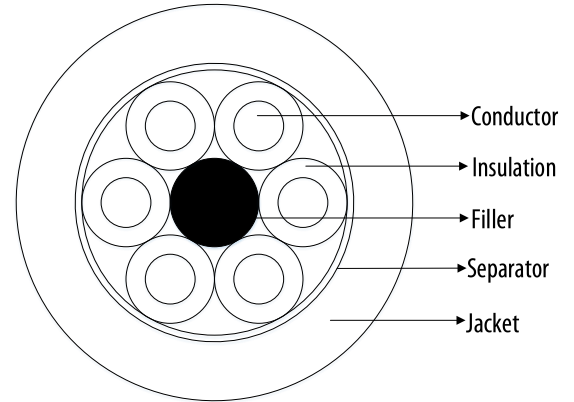

16/6C Type SOOW Black

PRODUCT DATA SHEET

SOOW portable cord is recommended for use as portable electrical power and portable control wire cable. With its flexibility and resistance to the effects of abrasion, chemicals, weather and ozone, it is excellent for heavy-duty cable service applications. This cable is rated to 600 volts and has a temperature range of -40°C to +90°C. These characteristics make SOOW portable cord an excellent choice for mitigating outdoor factors.

Design Number 10107
Part Number 32109658
Customer Number N/A

Color Code: Black, White, Red, Green, Orange, Blue

CONSTRUCTION

Conductor: Stranded bare copper, Class K per ASTM B-174

Conductor Size: 16AWG(26/30)

Insulation: EPDM, oil resistant

Insulation Avg. Thickness: 0.030"(Nom.)

Insulated Conductor O.D.: 0.124"(Nom.)

Filler: Cotton

Separator: Non woven cloth

Jacket Material: CPE, oil resistant

Jacket Avg. Thickness: 0.080"(Nom.)