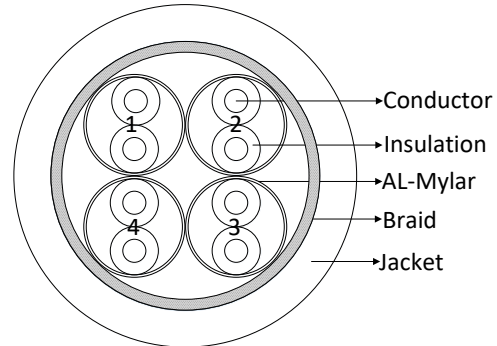

# 4Px26AWG CAT7 S/FTP Industrial Ethernet Cable

PRODUCT DATA SHEET

Individual and collective screened supported excellent EMC performance. The cable is used for data transmission with characteristic impedance of 100 Ohm.

**Design Number** 10025  
**Part Number** 32130521  
**Customer Number** N/A

**Color Code**  
 1. White, Blue      2. White, Orange  
 3. White, Green    4. White, Brown

## CONSTRUCTION

**Conductor** Stranded Bare Copper  
**Conductor Size** 26AWG(7/0.16mm)  
**Insulation** Foamed PE  
**Insulation Diameter** 1.0mm(Nom.)  
**Individual Screen** AL-Mylar  
**Braid** Tinned Copper, coverage ≥65%  
**Jacket Material** PVC  
**Avg. Thickness** 0.85mm(Nom.)  
**Overall Diameter** 6.80mm(Nom.)  
**Jacket Color** Gray