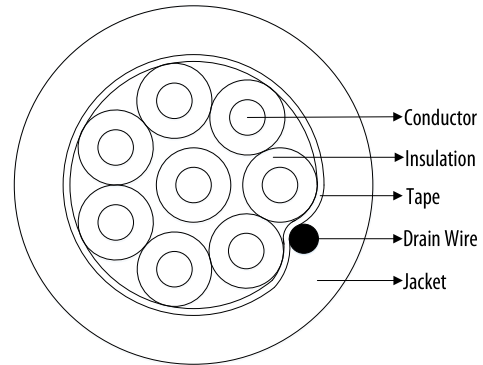

Insulation: Polyvinyl Chloride

Insulation Thickness: 0.010"(Nom.)

Insulation Diameter: 0.050"(Nom.)

Cable Lay Length: 2.25"(Nom.)

Tape: Al-mylar (Aluminum side facing out), 100% coverage

Drain Wire: Stranded tinned copper, 22AWG 7 Strands

Jacket Material: Polyvinyl Chloride

Jacket Thickness: 0.032"(Nom.)

Overall Diameter: 0.216"(Nom.)

Jacket Color: Gray

Print Legend (Footage Markers):

ASCENT E478021 22AWG 8C SHIELDED 75C C(UL)US TYPE CMR SUN RES
FT4 OR AWM 2464 300V 80C "ROHS COMPLIANT" MADE IN USA

Color Code: White, Black, Red, Green, Orange, Blue, White/black

Red/Black

ELECTRICAL CHARACTERISTICS

Operating Temperature (°C): 80°C

Operating Voltage: 300V

Weight: 38 Lbs/Mft

Flame Test: Cable meets (UL) 1685 (Vertical)