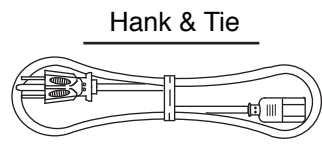

			✓
			✓

<b>PLUG TYPE</b>	EL302 (NEMA 5-15P)
<b>CONNECTOR</b>	EL701 (IEC 60320/C13)
<b>CABLE TYPE</b>	SVT
<b>COLOR</b>	BLACK
<b># OF CONDUCTORS</b>	3
<b>WIRE SIZE</b>	18 AWG
<b>OVERALL LENGTH</b>	72 inches (6 ft. long)
<b>OUTER DIAMETER</b>	0.248"
<b>TEMPERATURE</b>	60°C
<b>AMPERAGE RATING</b>	10A
<b>VOLTAGE RATING</b>	125V

**SPECIFICATION CONTROL DRAWING**

TOLERANCES ON DIMENSIONS  
UNLESS OTHERWISE SPECIFIED

DO NOT SCALE	SURFACE ROUGHNESS
DRAWING	MAX 125
DECIMALS	ANGLES ±
.XX ± .250	
.XXX ± .100	

**TUMBLER POWER CORDS**

4241 BUSINESS CENTER DRIVE  
FREMONT, CA 94538  
Phone: (510)657-3002  
Fax: (510) 770-1933

**DATE:** 08/01/05      **SHEET:** 1 OF 1

**PART NUMBER:** 3271V86

**MEASUREMENT IN:** INCHES

**NORTH AMERICA POWER CORDSET**

**APPROVAL:**