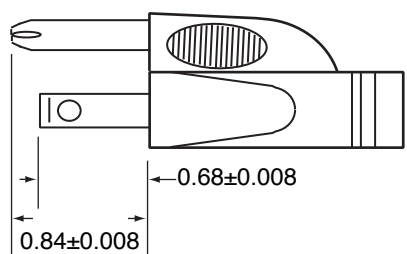

			✓
			✓

<b>PLUG TYPE</b>	EL302 (NEMA 5-15P)
<b>CONNECTOR</b>	EL701 (IEC 60320/C13)
<b>CABLE TYPE</b>	SVT
<b>COLOR</b>	BLACK
<b># OF CONDUCTORS</b>	3
<b>WIRE SIZE</b>	18 AWG
<b>OVERALL LENGTH</b>	72 inches (6 ft. long)
<b>OUTER DIAMETER</b>	0.248"
<b>TEMPERATURE</b>	60°C
<b>AMPERAGE RATING</b>	10A
<b>VOLTAGE RATING</b>	125V

**SPECIFICATION CONTROL DRAWING**

TOLERANCES ON DIMENSIONS  
UNLESS OTHERWISE SPECIFIED

DO NOT SCALE	SURFACE ROUGHNESS
DRAWING	MAX 125
DECIMALS	ANGLES ±
.XX ± .250	
.XXX ± .100	

**TUMBLER POWER CORDS**

4241 BUSINESS CENTER DRIVE  
FREMONT, CA 94538  
Phone: (510)657-3002  
Fax: (510) 770-1933

**DATE:** 08/01/05      **SHEET:** 1 OF 1

**PART NUMBER:** 3271V86

**MEASUREMENT IN:** INCHES

**NORTH AMERICA POWER CORDSET**

**APPROVAL:**