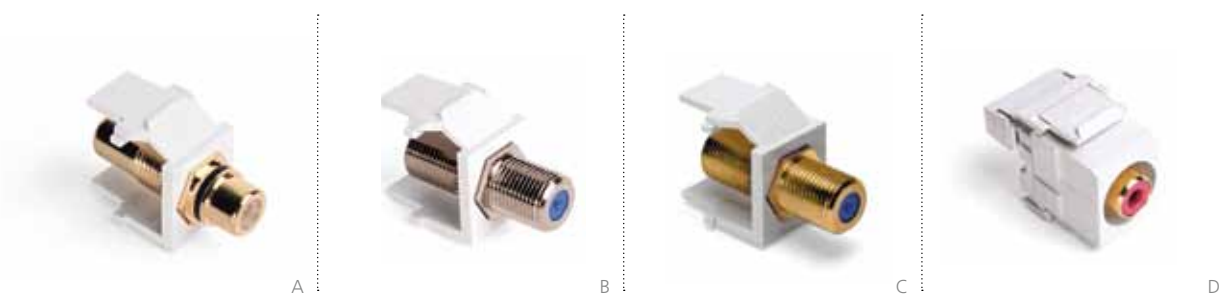

COPPER

work area

FEEDTHROUGH & 110-STYLE RCA & F-CONNECTORS

Leviton carries a comprehensive selection of RCA and F-connectors in both feedthrough and 110 termination. Body colors match Leviton housings; barrel colors are industry standard.

RCA CONNECTORS

- Standard identification colors for component and composite video
- Ideal for advanced audio

F-CONNECTORS

- Coax connectors ideal for satellite and cable feed
- Nickel- and gold-plated versions are both SCTE-compliant and support signals up to 3 GHz