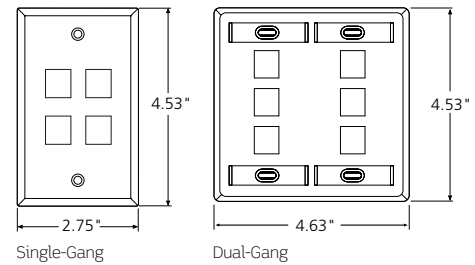

**COPPER**

work area

**QUICKPORT STANDARD PLASTIC WALLPLATES**

- Compatible with all QuickPort connectors and adapters
- Manufactured from ABS plastic for superior resistance to impact, chemicals, and solvents, as compared to other plastics
- A variety of color choices, with color-matched screws
- cULus Listed, fire-retardant material rated UL 94V-0
- NAFTA-compliant single-gang wallplates are also available. To order, change 41080-xxx part numbers to 45080-xxx, and 42080-xxx part numbers to 46080. Both styles are available in white or ivory.

**[A] QUICKPORT SINGLE-GANG WALLPLATES**

DESCRIPTION	WHITE	LT. ALMOND	ALMOND	IVORY	GREY	BLACK	BROWN
6-Port Wallplate	41080-6WP	41080-6TP	41080-6AP	41080-6IP	41080-6GP	41080-6EP	41080-6BP
4-Port Wallplate	41080-4WP	41080-4TP	41080-4AP	41080-4IP	41080-4GP	41080-4EP	41080-4BP
3-Port Wallplate	41080-3WP	41080-3TP	41080-3AP	41080-3IP	41080-3GP	41080-3EP	41080-3BP
2-Port Wallplate	41080-2WP	41080-2TP	41080-2AP	41080-2IP	41080-2GP	41080-2EP	41080-2BP
1-Port Wallplate	41080-1WP	41080-1TP	41080-1AP	41080-1IP	41080-1GP	41080-1EP	41080-1BP

**[B] QUICKPORT SINGLE-GANG WALLPLATES WITH ID WINDOWS**

DESCRIPTION	WHITE	LT. ALMOND	ALMOND	IVORY	GREY	BLACK
6-Port Wallplate	42080-6WS	42080-6TS	42080-6AS	42080-6IS	42080-6GS	42080-6ES
4-Port Wallplate	42080-4WS	42080-4TS	42080-4AS	42080-4IS	42080-4GS	42080-4ES
3-Port Wallplate	42080-3WS	42080-3TS	42080-3AS	42080-3IS	42080-3GS	42080-3ES
2-Port Wallplate	42080-2WS	42080-2TS	42080-2AS	42080-2IS	42080-2GS	42080-2ES
1-Port Wallplate*	42080-1WS	42080-1TS	42080-1AS	42080-1IS	42080-1GS	42080-1ES