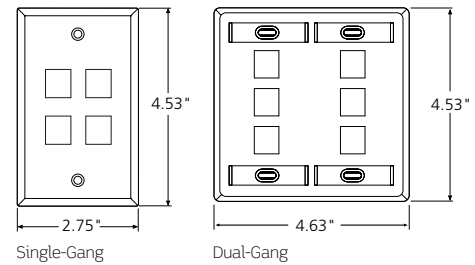

COPPER

work area

QUICKPORT STANDARD PLASTIC WALLPLATES

- Compatible with all QuickPort connectors and adapters
- Manufactured from ABS plastic for superior resistance to impact, chemicals, and solvents, as compared to other plastics
- A variety of color choices, with color-matched screws
- cULus Listed, fire-retardant material rated UL 94V-0
- NAFTA-compliant single-gang wallplates are also available. To order, change 41080-xxx part numbers to 45080-xxx, and 42080-xxx part numbers to 46080. Both styles are available in white or ivory.

[A] QUICKPORT SINGLE-GANG WALLPLATES

| DESCRIPTION | WHITE | LT. ALMOND | ALMOND | IVORY | GREY | BLACK | BROWN |
|------------------|-----------|------------|-----------|-----------|-----------|-----------|-----------|
| 6-Port Wallplate | 41080-6WP | 41080-6TP | 41080-6AP | 41080-6IP | 41080-6GP | 41080-6EP | 41080-6BP |
| 4-Port Wallplate | 41080-4WP | 41080-4TP | 41080-4AP | 41080-4IP | 41080-4GP | 41080-4EP | 41080-4BP |
| 3-Port Wallplate | 41080-3WP | 41080-3TP | 41080-3AP | 41080-3IP | 41080-3GP | 41080-3EP | 41080-3BP |
| 2-Port Wallplate | 41080-2WP | 41080-2TP | 41080-2AP | 41080-2IP | 41080-2GP | 41080-2EP | 41080-2BP |
| 1-Port Wallplate | 41080-1WP | 41080-1TP | 41080-1AP | 41080-1IP | 41080-1GP | 41080-1EP | 41080-1BP |

[B] QUICKPORT SINGLE-GANG WALLPLATES WITH ID WINDOWS

| DESCRIPTION | WHITE | LT. ALMOND | ALMOND | IVORY | GREY | BLACK |
|-------------------|-----------|------------|-----------|-----------|-----------|-----------|
| 6-Port Wallplate | 42080-6WS | 42080-6TS | 42080-6AS | 42080-6IS | 42080-6GS | 42080-6ES |
| 4-Port Wallplate | 42080-4WS | 42080-4TS | 42080-4AS | 42080-4IS | 42080-4GS | 42080-4ES |
| 3-Port Wallplate | 42080-3WS | 42080-3TS | 42080-3AS | 42080-3IS | 42080-3GS | 42080-3ES |
| 2-Port Wallplate | 42080-2WS | 42080-2TS | 42080-2AS | 42080-2IS | 42080-2GS | 42080-2ES |
| 1-Port Wallplate* | 42080-1WS | 42080-1TS | 42080-1AS | 42080-1IS | 42080-1GS | 42080-1ES |