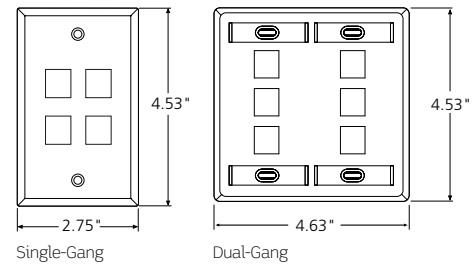

COPPER

work area

QUICKPORT STANDARD PLASTIC WALLPLATES

- Compatible with all QuickPort connectors and adapters
- Manufactured from ABS plastic for superior resistance to impact, chemicals, and solvents, as compared to other plastics
- A variety of color choices, with color-matched screws
- cULus Listed, fire-retardant material rated UL 94V-0
- NAFTA-compliant single-gang wallplates are also available. To order, change 41080-xxx part numbers to 45080-xxx, and 42080-xxx part numbers to 46080. Both styles are available in white or ivory.

[A] QUICKPORT SINGLE-GANG WALLPLATES

DESCRIPTION	WHITE	LT. ALMOND	ALMOND	IVORY	GREY	BLACK	BROWN
6-Port Wallplate	41080-6WP	41080-6TP	41080-6AP	41080-6IP	41080-6GP	41080-6EP	41080-6BP
4-Port Wallplate	41080-4WP	41080-4TP	41080-4AP	41080-4IP	41080-4GP	41080-4EP	41080-4BP
3-Port Wallplate	41080-3WP	41080-3TP	41080-3AP	41080-3IP	41080-3GP	41080-3EP	41080-3BP
2-Port Wallplate	41080-2WP	41080-2TP	41080-2AP	41080-2IP	41080-2GP	41080-2EP	41080-2BP
1-Port Wallplate	41080-1WP	41080-1TP	41080-1AP	41080-1IP	41080-1GP	41080-1EP	41080-1BP

[B] QUICKPORT SINGLE-GANG WALLPLATES WITH ID WINDOWS

DESCRIPTION	WHITE	LT. ALMOND	ALMOND	IVORY	GREY	BLACK
6-Port Wallplate	42080-6WS	42080-6TS	42080-6AS	42080-6IS	42080-6GS	42080-6ES
4-Port Wallplate	42080-4WS	42080-4TS	42080-4AS	42080-4IS	42080-4GS	42080-4ES
3-Port Wallplate	42080-3WS	42080-3TS	42080-3AS	42080-3IS	42080-3GS	42080-3ES
2-Port Wallplate	42080-2WS	42080-2TS	42080-2AS	42080-2IS	42080-2GS	42080-2ES
1-Port Wallplate*	42080-1WS	42080-1TS	42080-1AS	42080-1IS	42080-1GS	42080-1ES