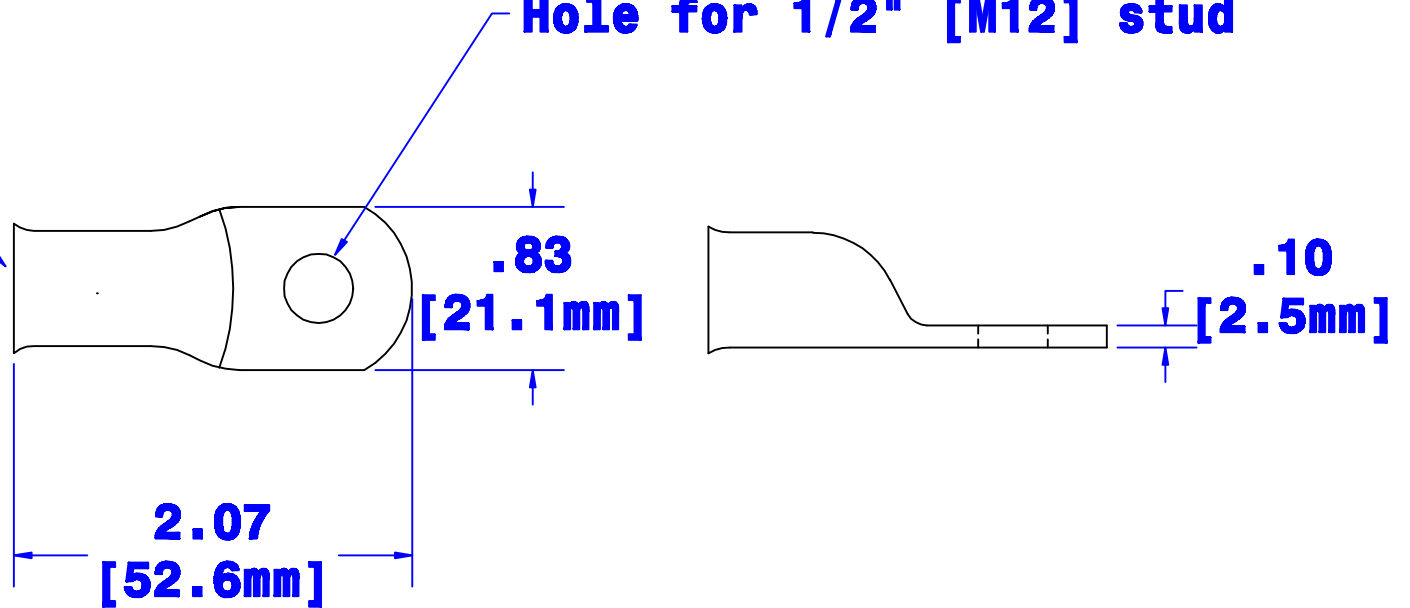

**ID sized for
2/0 ga [62mm²]
cable**

Hole for 1/2" [M12] stud

Property of <i>QUICK CABLE</i> 3700 Quick Dr. Frankville WI		TITLE 2/0 ga [62mm ²] MAX LUG 1/2" [M12] stud	
		PART # 5956H	
Material & Treatment 100% Copper Tin plated		Drawing # 5956H-INFO	REV
		sheet 1 of 1	

			Drawn By Jim H	Date 7/11/03	Checked By Paul	Scale None
Tolerances, unless otherwise noted All dimensions are ref only						
Rev	Date	By	Description			